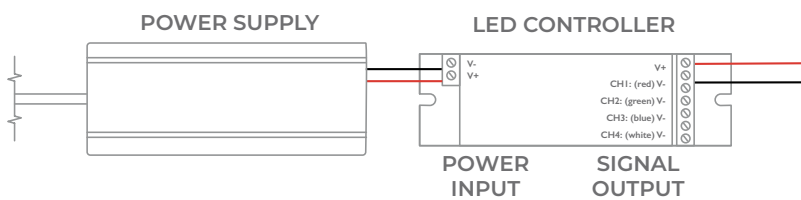

Element Neon Flex Light

Constant Current Wiring Diagrams

Plug-In Adaptor

On/Off System

12V-24V Dimmable/Controller

SINGLE COLOR NEON FLEX LIGHTS

V- from Neon Flex Lights can connect to any channel. If using multiple Neon Flex Lights you can split them between all the channels if needed.

RGB NEON FLEX LIGHTS

V- from Neon Flex Lights can connect to any channel. If using multiple Neon Flex Lights you can split them between all the channels if needed.