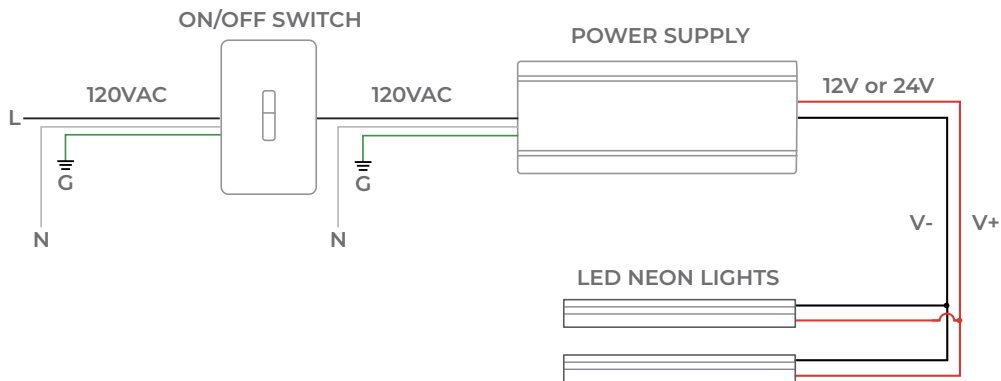

Element Neon Flex Light

Constant Current Wiring Diagrams

Plug-In Adaptor

On/Off System

12V-24V Dimmable/Controller

SINGLE COLOR NEON FLEX LIGHTS

V- from Neon Flex Lights can connect to any channel. If using multiple Neon Flex Lights you can split them between all the channels if needed.

RGB NEON FLEX LIGHTS

V- from Neon Flex Lights can connect to any channel. If using multiple Neon Flex Lights you can split them between all the channels if needed.