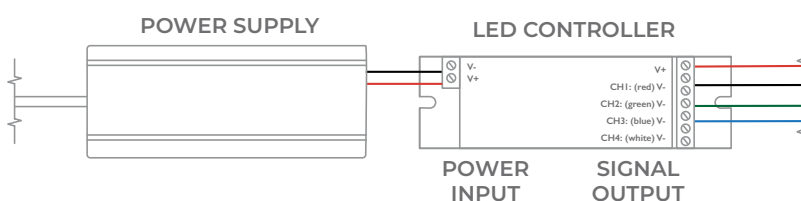

Element Neon Flex Light

Constant Current Wiring Diagrams

Plug-In Adaptor

On/Off System

12V-24V Dimmable/Controller

SINGLE COLOR NEON FLEX LIGHTS

V- from Neon Flex Lights can connect to any channel. If using multiple Neon Flex Lights you can split them between all the channels if needed.

RGB NEON FLEX LIGHTS

V- from Neon Flex Lights can connect to any channel. If using multiple Neon Flex Lights you can split them between all the channels if needed.