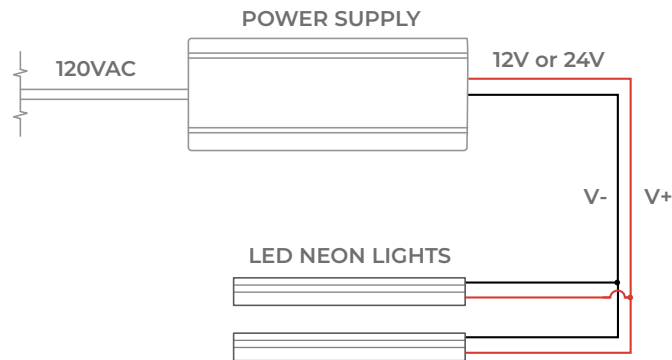

Element Neon Flex Light

Constant Current Wiring Diagrams

Plug-In Adaptor

On/Off System

12V-24V Dimmable/Controller

SINGLE COLOR NEON FLEX LIGHTS

V- from Neon Flex Lights can connect to any channel. If using multiple Neon Flex Lights you can split them between all the channels if needed.

RGB NEON FLEX LIGHTS

V- from Neon Flex Lights can connect to any channel. If using multiple Neon Flex Lights you can split them between all the channels if needed.