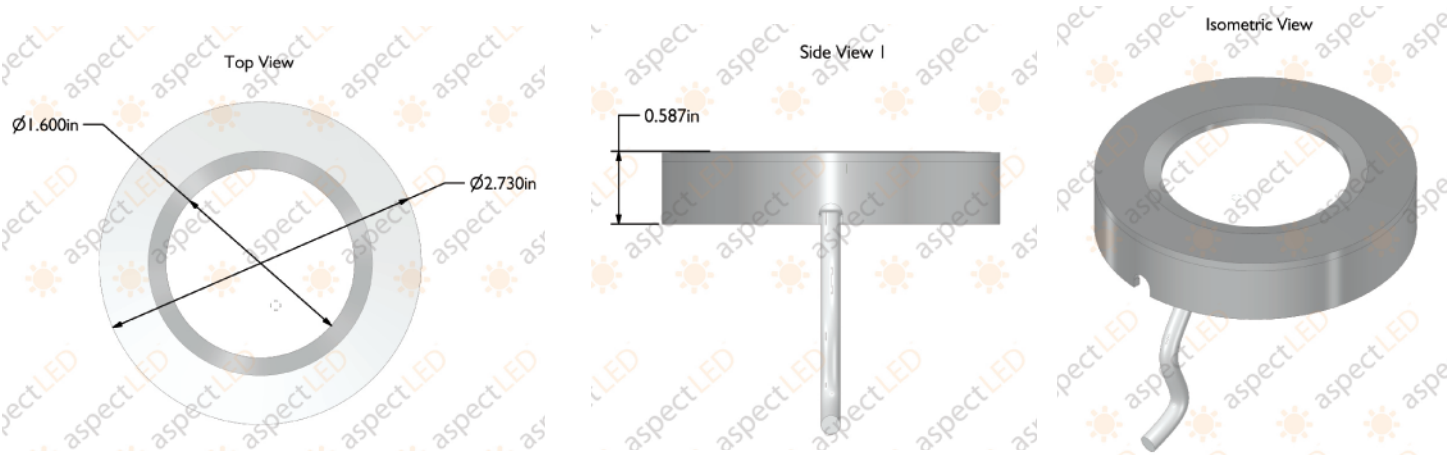

2.75" Round Diffused Low Voltage Puck Light - 3W (25 Watt Equivalent)

MODEL: AL-PK-DF-3W

SKU BUILDER

Model Number

AL-PK-DF-3W

Voltage

[Empty selection box]

12VDC
24VDC

LED Color

[Empty selection box]

Warm White - WW
Cool White - CW
Day White - DW

Housing Color

[Empty selection box]

Satin Nickel - SN
White - WT
Black - BK

PHOTOMETRICS

*Neutral white tested. Light output may vary by color temperature.

Beam Dia at 50% CBCP (inches)	Field Dia at 10% CBCP (inches)	Foot-candles at center beam	Lux at center beam	Distance from fixture
29.5"	68.5"	13.20	142.08	2ft
44.5"	98.1"	5.50	59.20	3ft
58.0"	136.8"	2.90	31.22	4ft
73.5"	172.1"	1.90	20.45	5ft
92.0"	218.8"	1.40	15.07	6ft
121.3"	284.2"	0.90	9.69	8ft