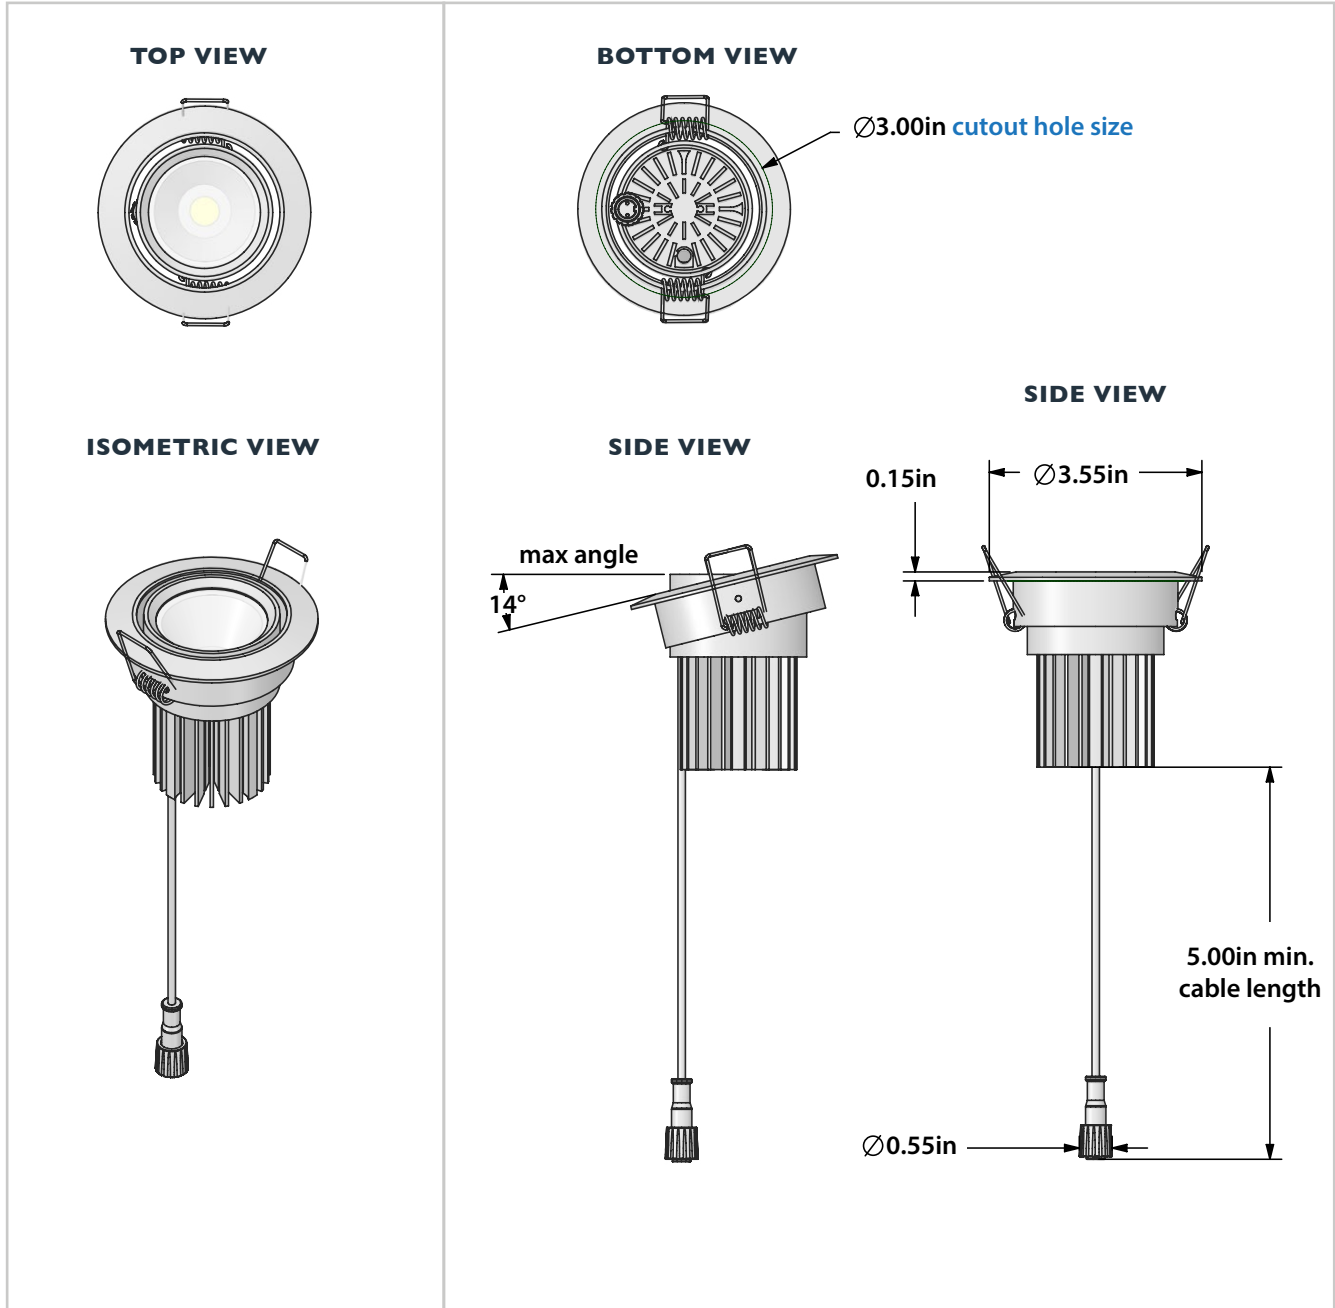

Light Fixture Dimensions