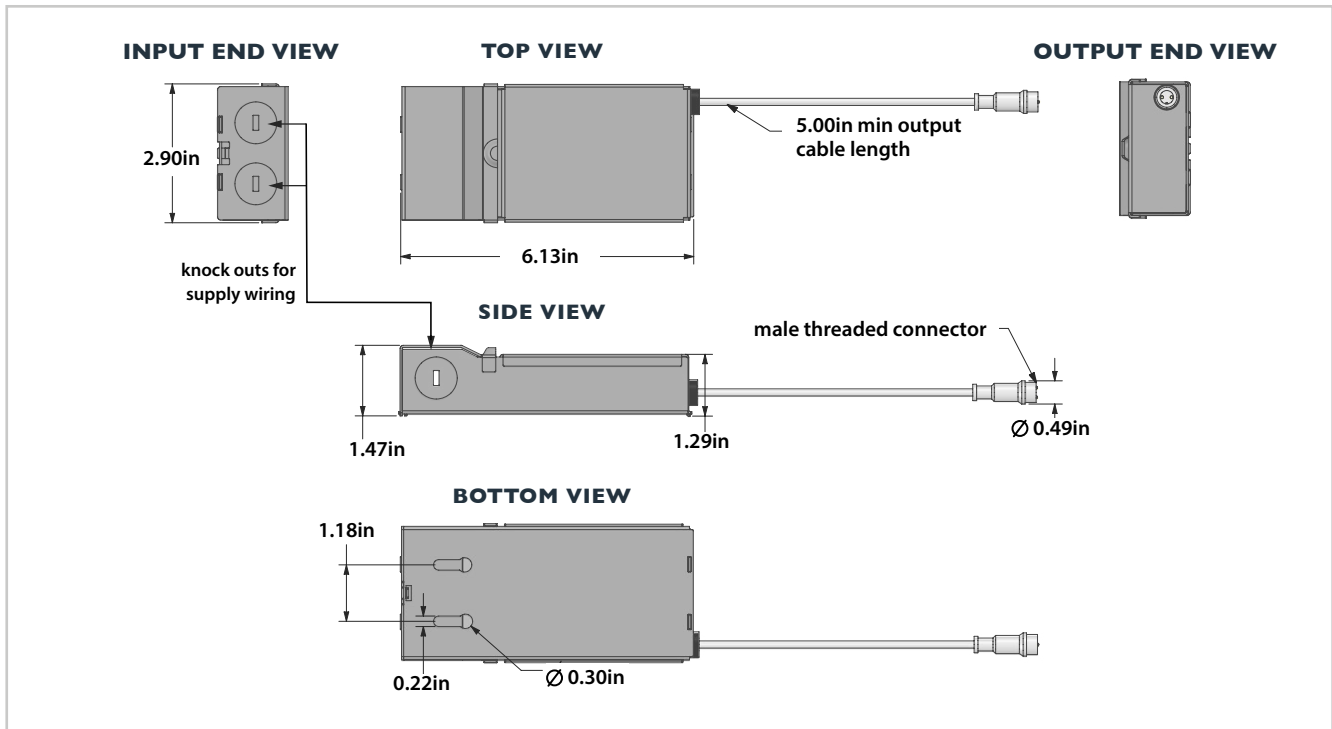

120 VAC Driver Dimensions