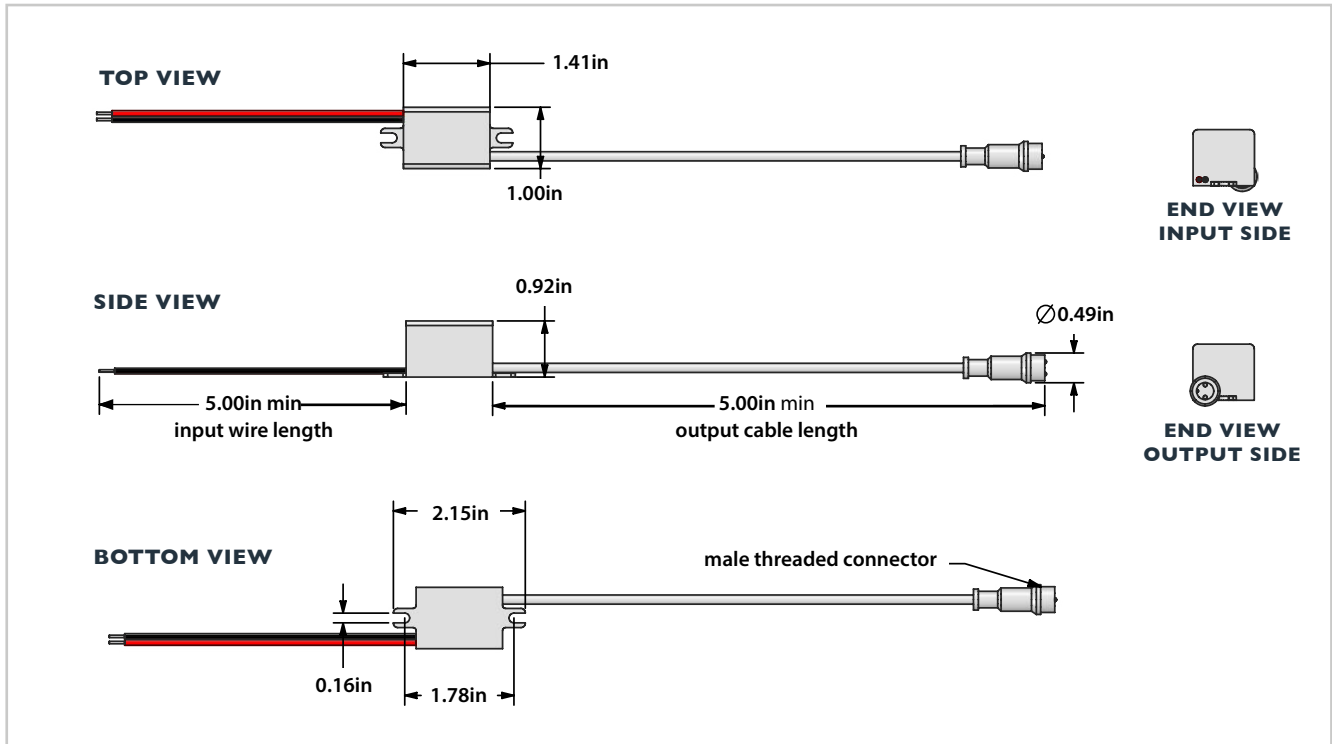

24VDC Driver Dimensions