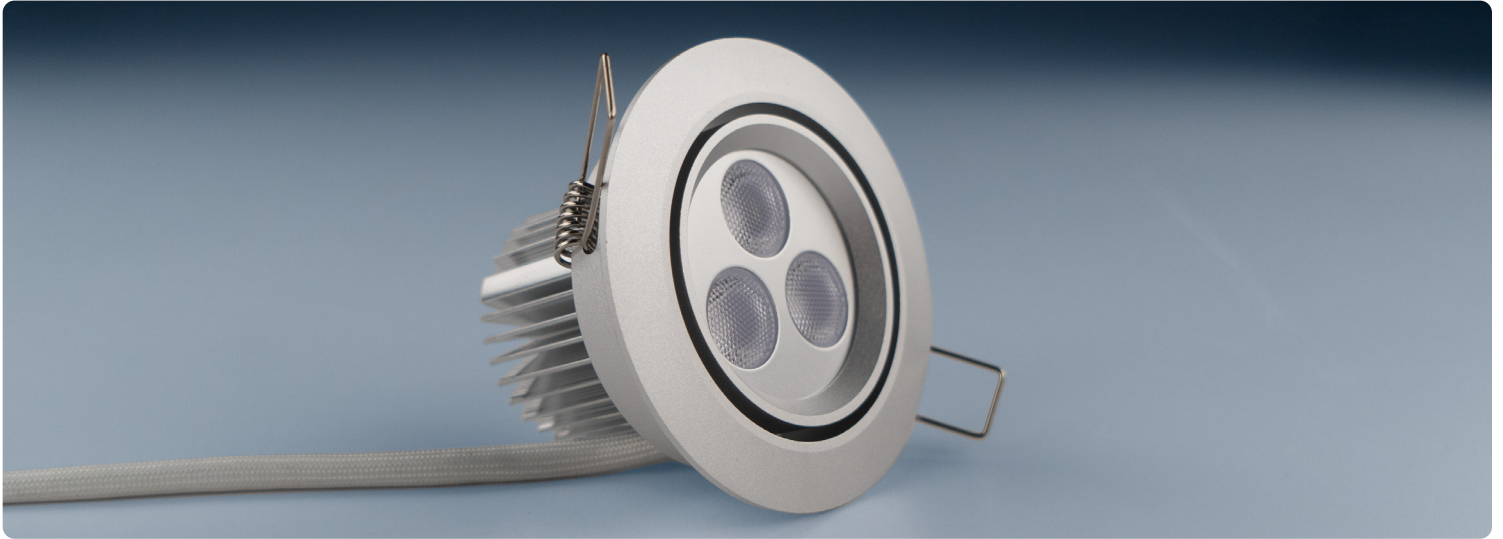

3.5" RGB LED Recessed Light

AL-RL-S-35-U-RGB

Ultrabright 9 Watt Round Recessed Light

DESCRIPTION

These recessed lights are bright, energy efficient, and stylish—ideal for nearly any residential or commercial use. At just 2.42" tall, our 3.5" round RGB LED recessed light fits where traditional can lights can't, such as ceilings with ductwork, hot-roofs, or tight soffits. The adjustable LED face points straight down, making it compatible with sloped ceilings (up to 6/12 pitch). These lights also work well in flat ceilings as art spotlights or wall accent lights. Use the RGB color-changing feature to create a unique ambiance.

TRIM COLORS

Satin Nickel

White

Black

Dark Bronze

Brass

PRODUCT SPECIFICATION CHART

PHYSICAL			ELECTRICAL		
SPEC	12VDC	24VDC	SPEC	12VDC	24VDC
Fixture Dimensions	3-9/16" D (89mm) 2-7/16" H (64mm)		LED Driver Input Voltage	12VDC	24VDC
Driver Dimensions	3-3/4"L x 1-3/4"W x 1"H (95mm) x (44mm) x (25mm)		Nominal Power Consumption	9 Watts	
Cut-Out Hole Size	2-3/4" (70mm) Diameter		Max Lumen Output	Up To 520 Lumens	
Sloped Ceilings Angle Range	Up to 6/12 Pitch = 22.5°		Estimated Lifespan	50,000 Hours	
LED Type	RGB 3-in-1 SMD LED Chips		Dimmable	Yes	
LED Quantity	3 - 3 Watt RGB LEDs		ENVIRONMENTAL		
Fixture Material	Aluminum Alloy		Max Operating Temp	-4°F (-20°C) to 122°F (50°C)	
Finish Options	Satin Nickel, White, Black, Dark Bronze, or Brass		IC Rating	Not Rated for Contact with Insulation	
Weight	0.6 lbs		Suitable Uses	Dry or Damp Locations	
Warranty	1 Year		STANDARDS & CERTIFICATIONS		
Compatible Power Supplies	Non-Dimmable Power Supplies (Never use MLV)		RoHS CE		

TECHNICAL DRAWINGS

For general information purposes only. Specifications, dimensions and construction not guaranteed and are subject to change without notice.

TECHNICAL DRAWINGS

SKU BUILDER

AL-RL-S-35-U			
3.5" RECESSED LIGHT ROUND	VOLTAGE	TRIM COLOR	BEAM ANGLE
	12 VDC 24 VDC	SATIN NICKEL WHITE BLACK DARK BRONZE BRASS	15° SPOT LIGHT 60° FLOOD LIGHT