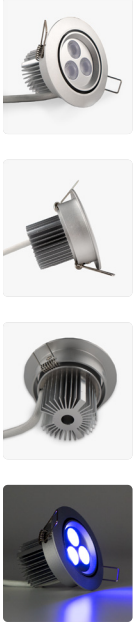

3.5" RGB LED Recessed Light

AL-RL-S-35-U-RGB

Ultrabright 9 Watt Round Recessed Light

DESCRIPTION

These recessed lights are bright, energy efficient, and stylish—ideal for nearly any residential or commercial use. At just 2.42" tall, our 3.5" round RGB LED recessed light fits where traditional can lights can't, such as ceilings with ductwork, hot-roofs, or tight soffits. The adjustable LED face points straight down, making it compatible with sloped ceilings (up to 6/12 pitch). These lights also work well in flat ceilings as art spotlights or wall accent lights. Use the RGB color-changing feature to create a unique ambiance.

BEAM ANGLE

- 15 DEGREE SPOT
- 60 DEGREE FLOOD

VOLTAGE VARIETIES

- 12VDC
- 24VDC

KEY FEATURES

Up To 520 Lumens

15° or 60° Beam Angle

9 Watts

TRIM COLORS

Satin Nickel

White

Black

Dark Bronze

Brass

PRODUCT SPECIFICATION CHART

PHYSICAL			ELECTRICAL		
SPEC	12VDC	24VDC	SPEC	12VDC	24VDC
Fixture Dimensions	3-9/16" D (89mm) 2-7/16" H (64mm)		LED Driver Input Voltage	12VDC	24VDC
Driver Dimensions	3-3/4"L x 1-3/4"W x 1"H (95mm) x (44mm) x (25mm)		Nominal Power Consumption	9 Watts	
Cut-Out Hole Size	2-3/4" (70mm) Diameter		Max Lumen Output	Up To 520 Lumens	
Sloped Ceilings Angle Range	Up to 6/12 Pitch = 22.5°		Estimated Lifespan	50,000 Hours	
LED Type	RGB 3-in-1 SMD LED Chips		Dimmable	Yes	
LED Quantity	3 - 3 Watt RGB LEDs		ENVIRONMENTAL		
Fixture Material	Aluminum Alloy		Max Operating Temp	-4°F (-20°C) to 122°F (50°C)	
Finish Options	Satin Nickel, White, Black, Dark Bronze, or Brass		IC Rating	Not Rated for Contact with Insulation	
Weight	0.6 lbs		Suitable Uses	Dry or Damp Locations	
Warranty	1 Year		STANDARDS & CERTIFICATIONS		
Compatible Power Supplies	Non-Dimmable Power Supplies (Never use MLV)		RoHS CE		