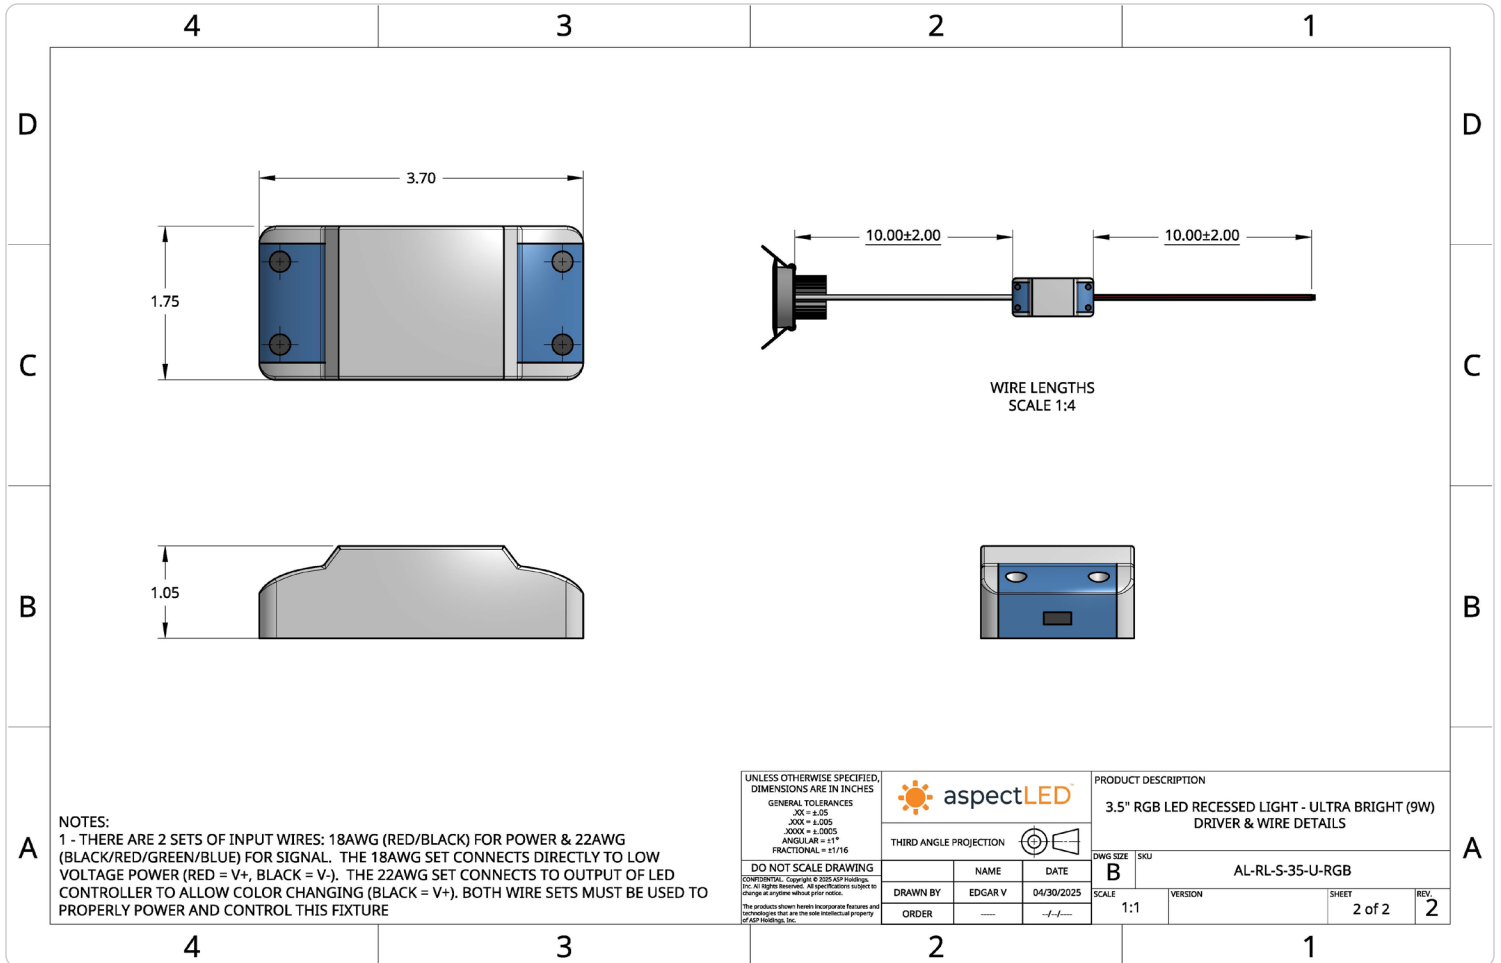

TECHNICAL DRAWINGS

SKU BUILDER

AL-RL-S-35-U			
3.5" RECESSED LIGHT ROUND	VOLTAGE	TRIM COLOR	BEAM ANGLE
	12 VDC 24 VDC	SATIN NICKEL WHITE BLACK DARK BRONZE BRASS	15° SPOT LIGHT 60° FLOOD LIGHT

For general information purposes only. Specifications, dimensions and construction not guaranteed and are subject to change without notice.