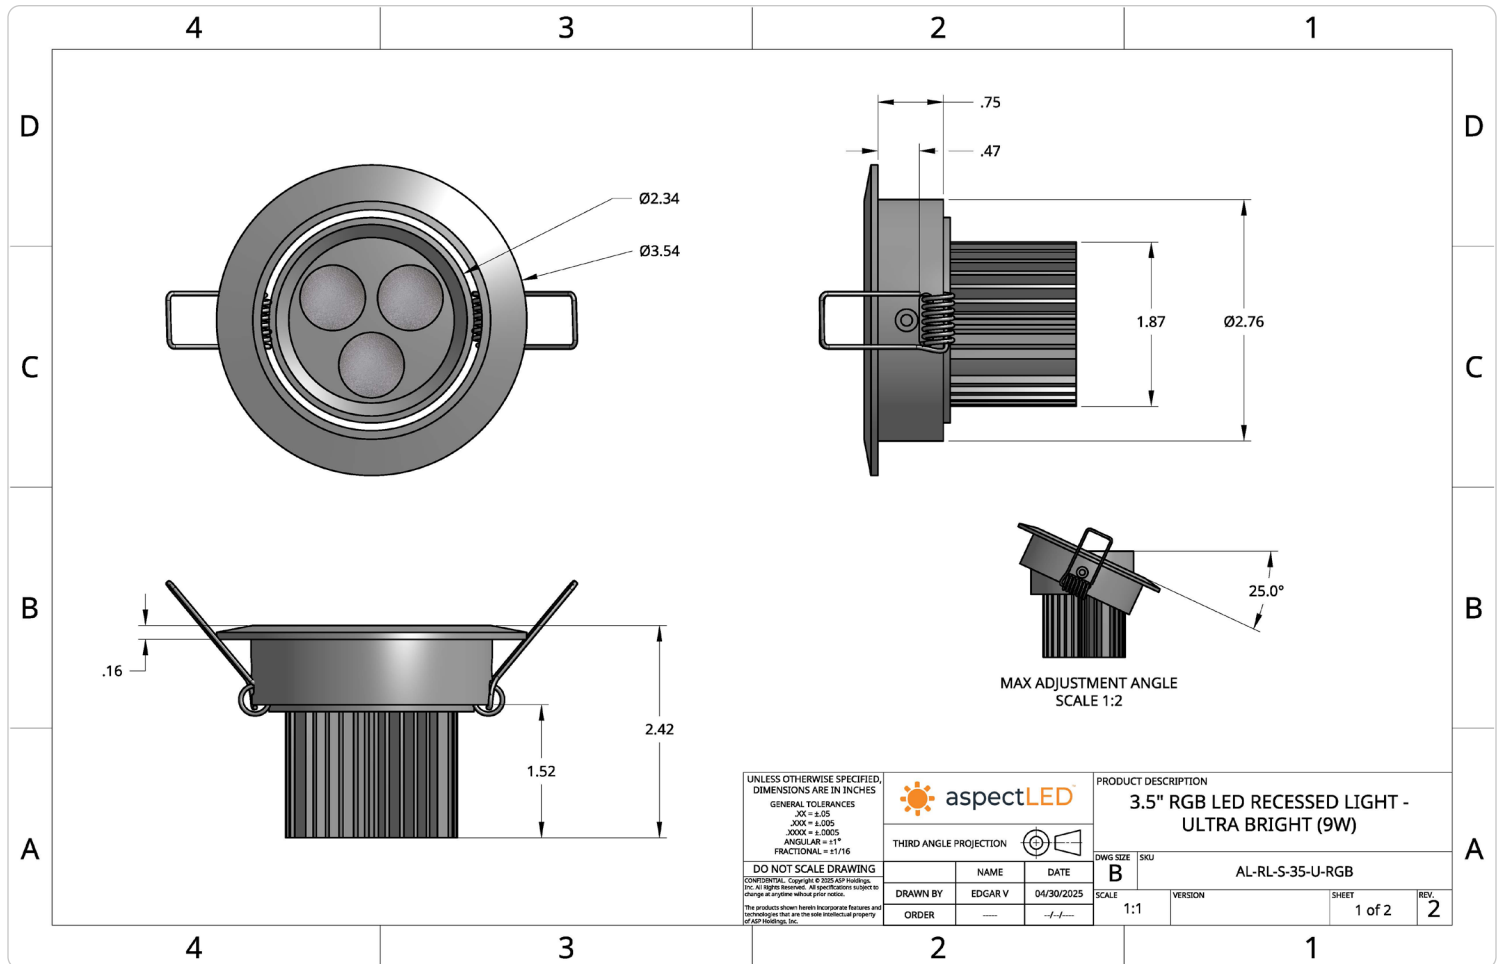

For general information purposes only. Specifications, dimensions and construction not guaranteed and are subject to change without notice.