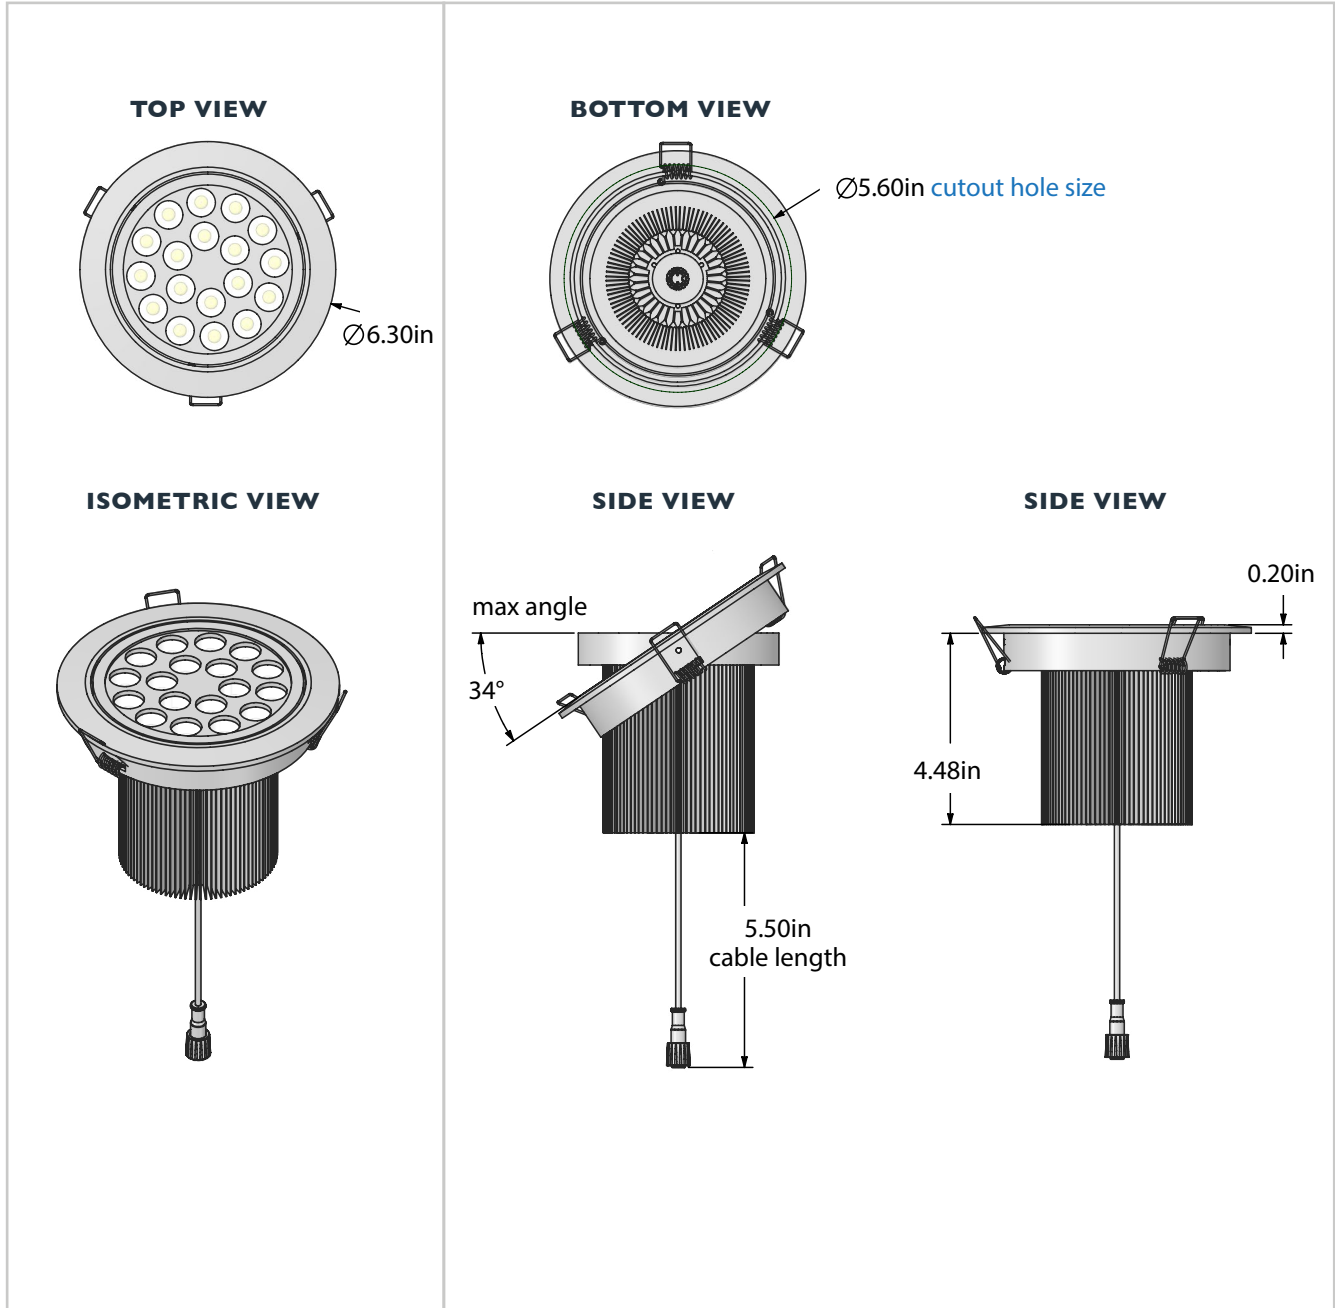

Light Fixture Dimensions