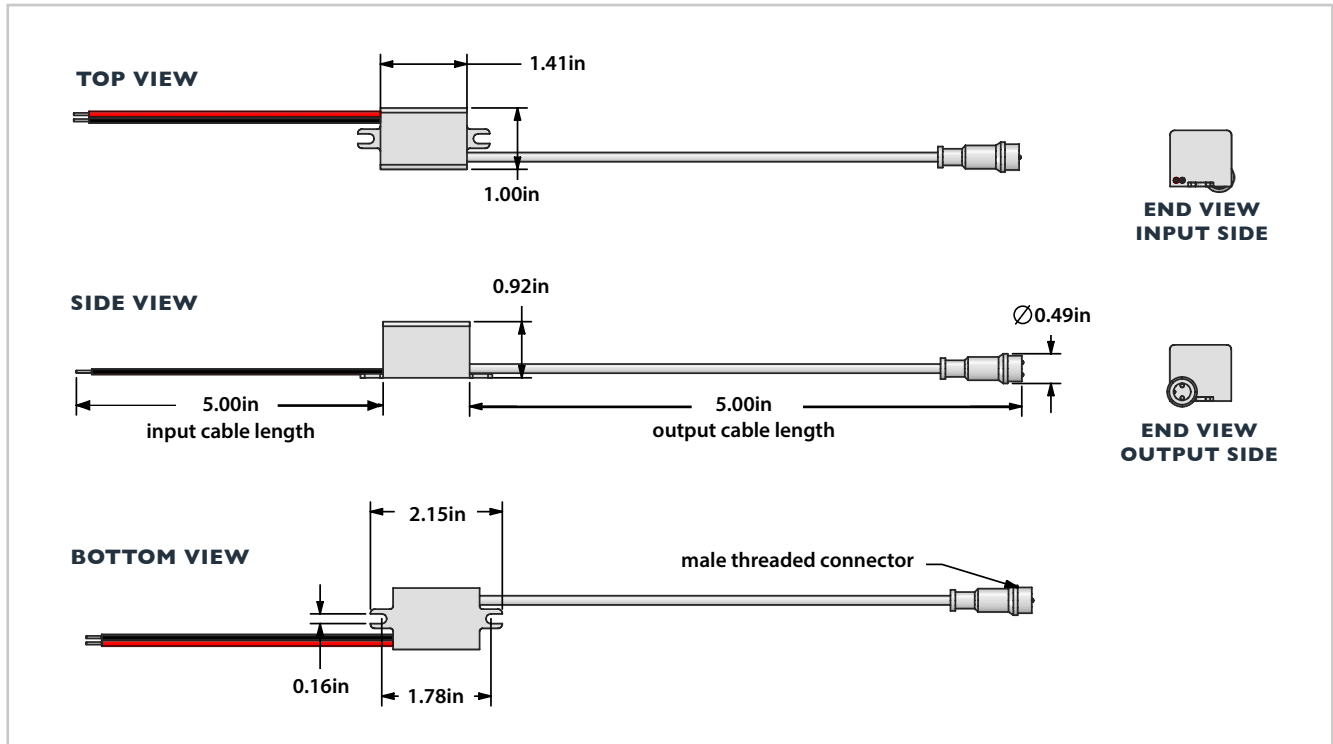

12VDC and 24VDC Driver Dimensions