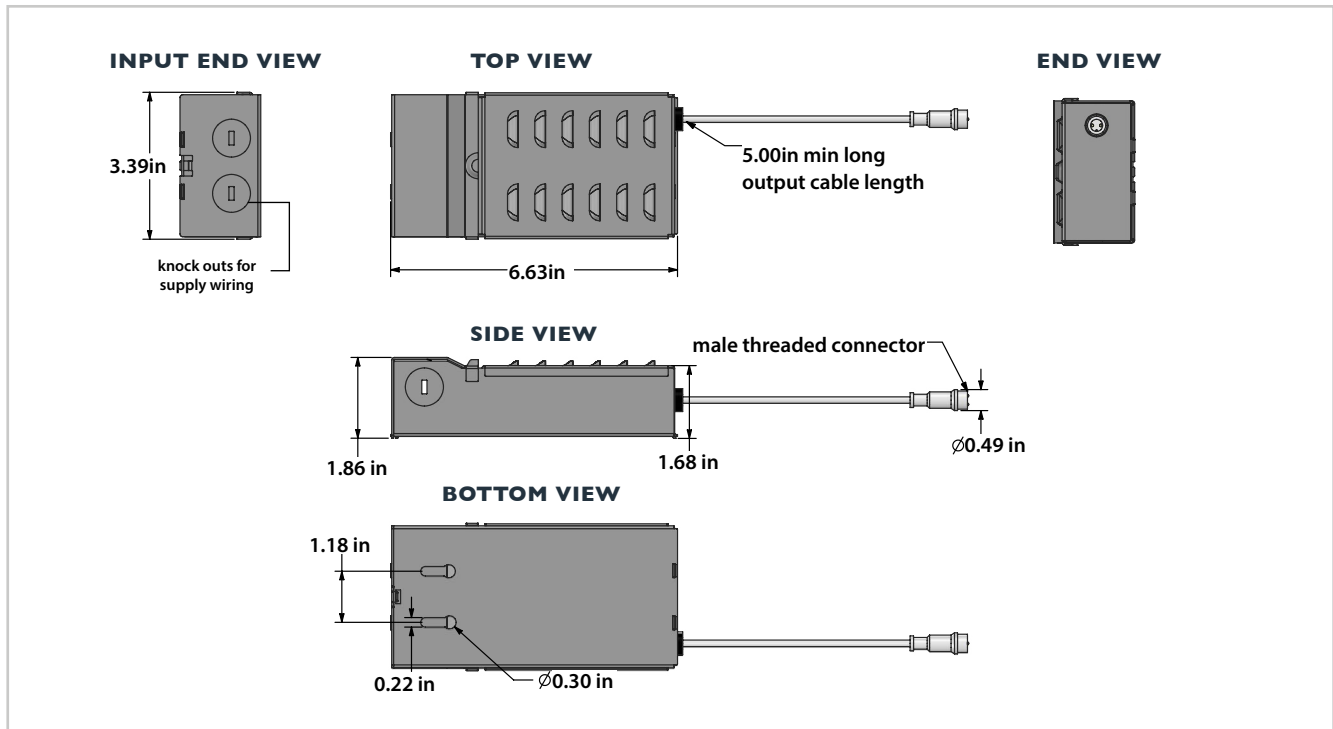

120 VAC Driver Dimensions