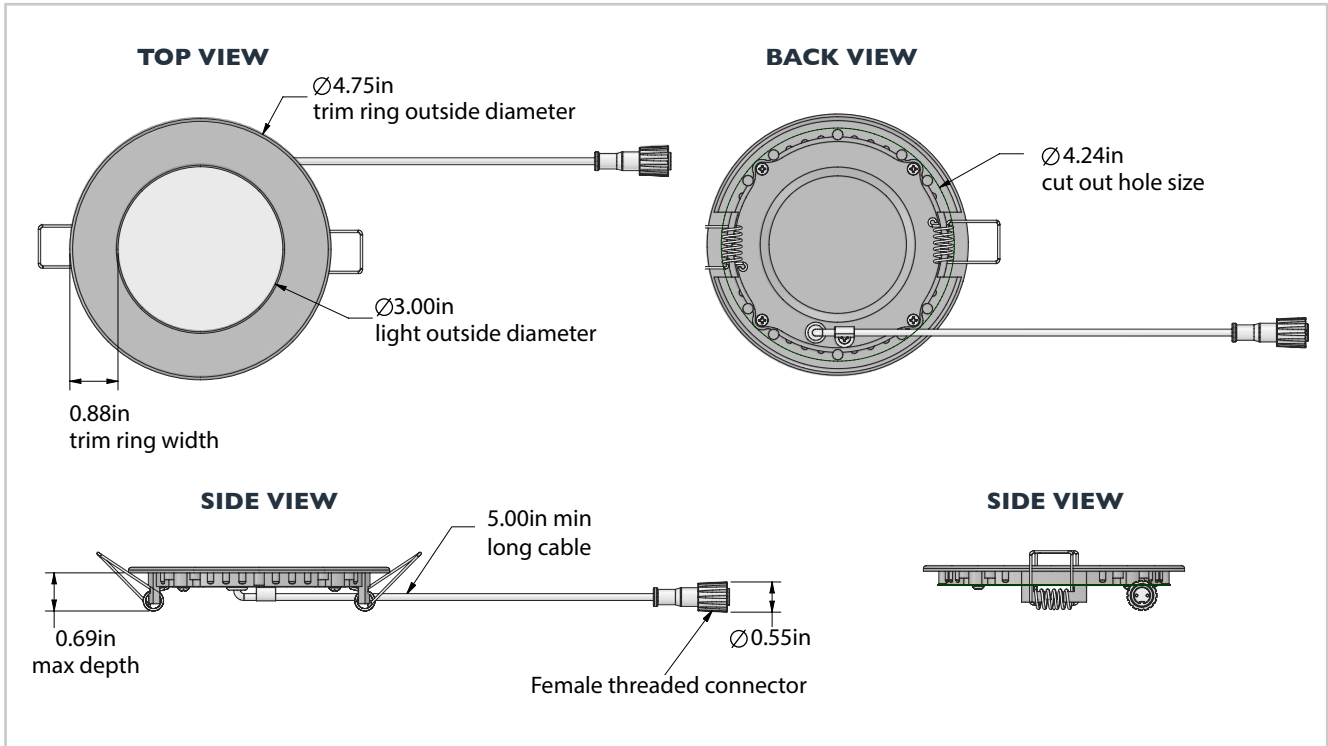

4.75" ULTRA-THIN LED RECESSED LIGHT

6 Watt (45 Watt Equivalent)

MODEL: AL-RL-UTR-4

Description

At under 1" tall, these recessed can lights can fit into tight spaces that a traditional recessed ceiling light cannot, such as ceilings with ductwork/piping/obstructions, hot-roof ceilings with limited vertical clearance, and tight soffits.

Light Fixture Dimensions

External LED Driver Dimensions

4.75" ULTRA-THIN LED RECESSED LIGHT
MODEL: AL-RL-UTR-4

Photometrics

Beam Dia at 50% CBCP (inches)	Field Dia at 10% CBCP (inches)	Foot-candles at center beam	Lux at center beam	Distance from fixture
29.0"	71.0"	34.7	373.5	2ft
45.0"	102.0"	14.8	159.3	3ft
58.0"	148.0"	8.2	88.3	4ft
74.0"	184.0"	5.3	57.5	5ft
100.0"	243.0"	3.7	39.8	6ft
133.33"	326.0"	2.2	23.7	8ft