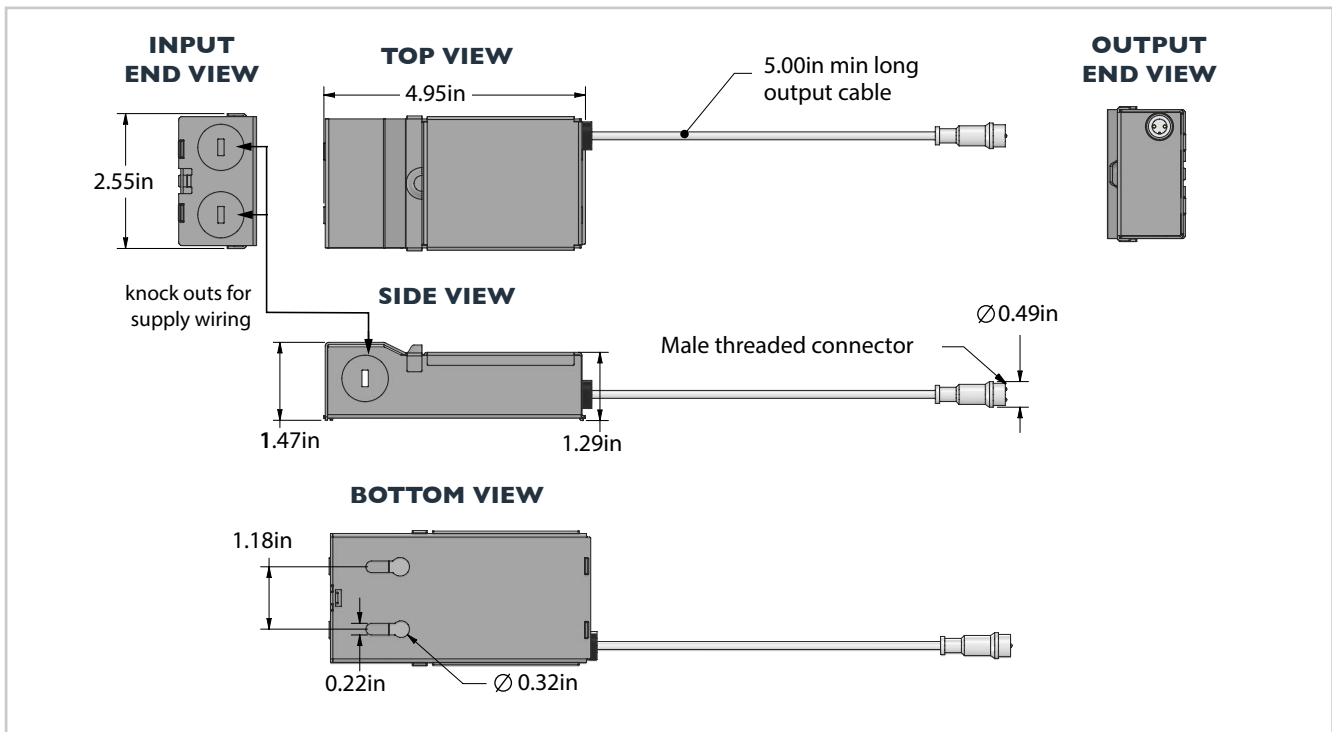

4.75" ULTRA-THIN LED RECESSED LIGHT

6 Watt (45 Watt Equivalent)

MODEL: AL-RL-UTR-4

Description

At under 1" tall, these recessed can lights can fit into tight spaces that a traditional recessed ceiling light cannot, such as ceilings with ductwork/piping/obstructions, hot-roof ceilings with limited vertical clearance, and tight soffits.

Light Fixture Dimensions

External LED Driver Dimensions

4.75" ULTRA-THIN LED RECESSED LIGHT
MODEL: AL-RL-UTR-4

Photometrics

Beam Dia at 50% CBCP (inches)	Field Dia at 10% CBCP (inches)	Foot-candles at center beam	Lux at center beam	Distance from fixture
29.0"	71.0"	34.7	373.5	2ft
45.0"	102.0"	14.8	159.3	3ft
58.0"	148.0"	8.2	88.3	4ft
74.0"	184.0"	5.3	57.5	5ft
100.0"	243.0"	3.7	39.8	6ft
133.33"	326.0"	2.2	23.7	8ft