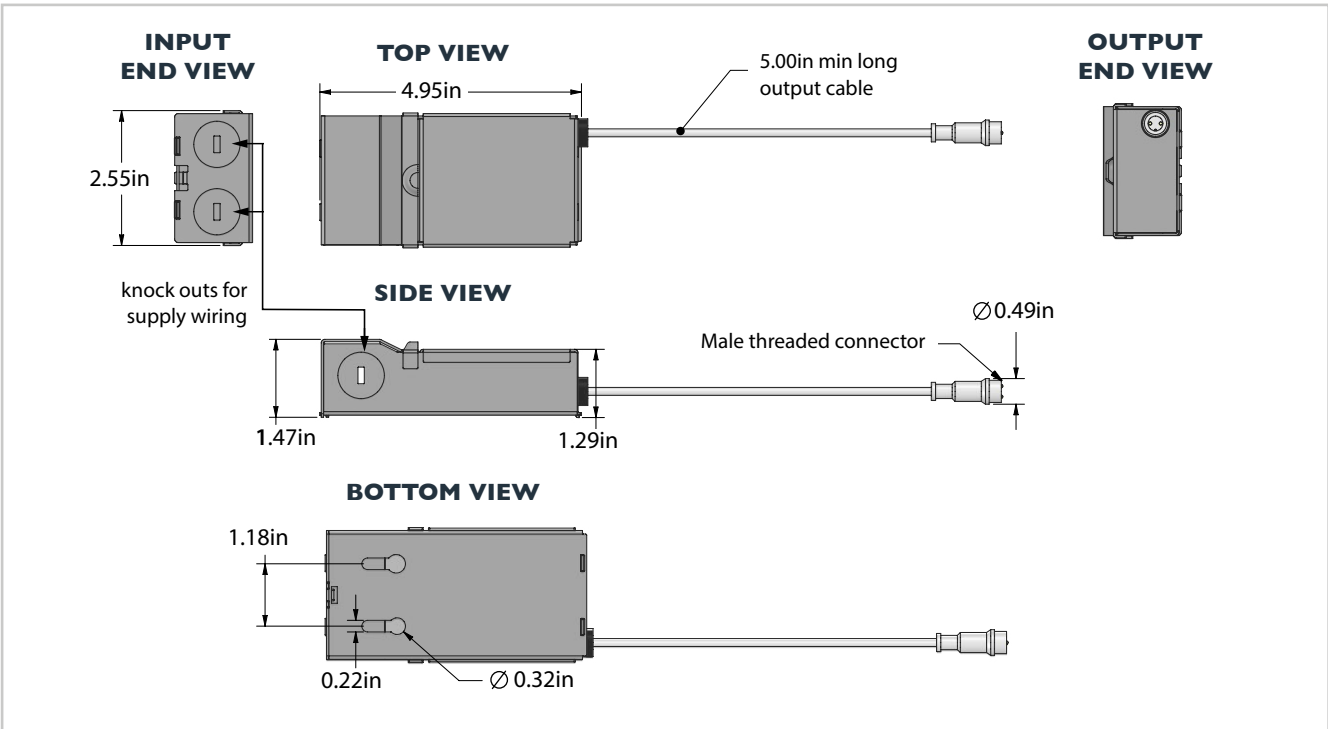

Light Fixture Dimensions

External LED Driver Dimensions

6" ULTRA-THIN SQUARE LED RECESSED LIGHT
MODEL: AL-RL-UTS-6

Photometrics

Beam Dia at 50% CBCP (inches)	Field Dia at 10% CBCP (inches)	Foot-candles at center beam	Lux at center beam	Distance from fixture
32.0"	75.1"	48.51	522.16	2ft
48.3"	110.6"	22.05	237.34	3ft
60.4"	146.7"	12.46	134.12	4ft
78.0"	186.2"	8.27	109.47	5ft
94.7"	232.2"	5.73	61.68	6ft
125.9"	319.0"	3.31	35.63	8ft