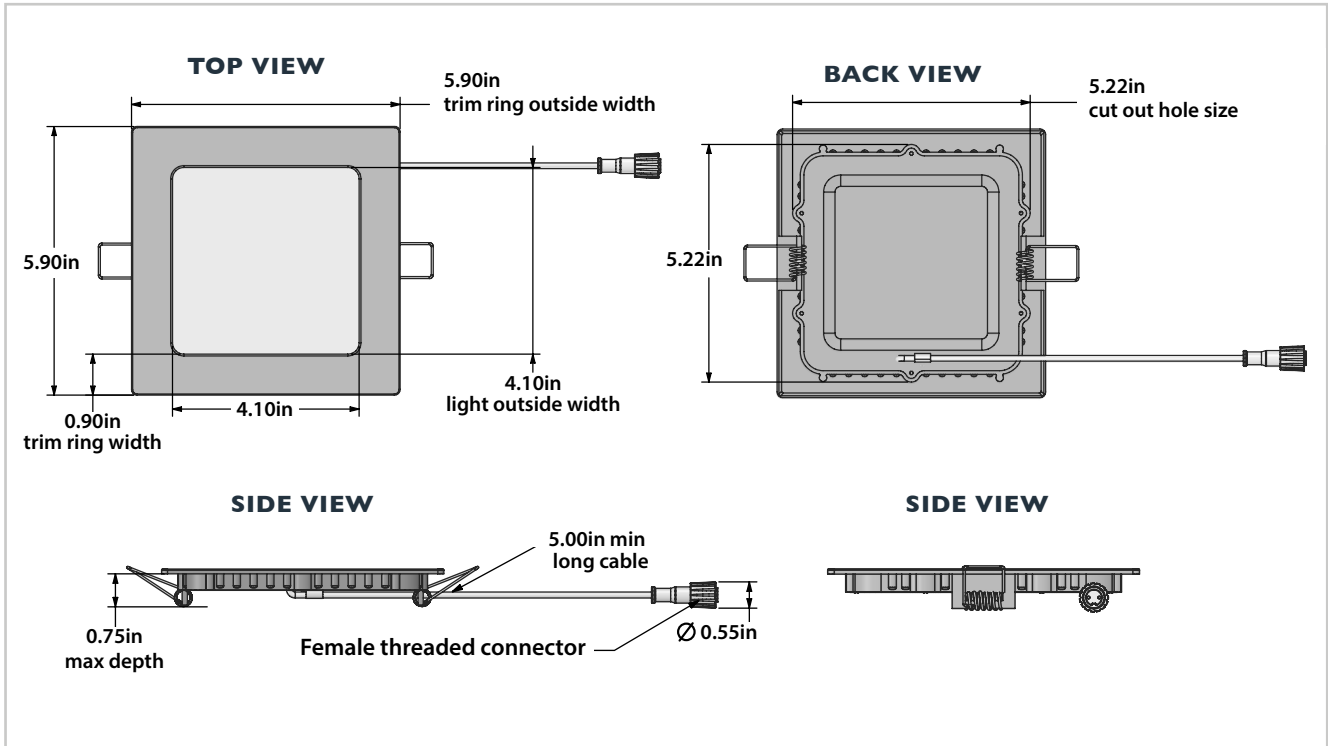

6" ULTRA-THIN SQUARE LED RECESSED LIGHT

9 Watt (65 Watt Equivalent)

MODEL: AL-RL-UTS-6

Description

At under 1" tall, these recessed can lights can fit into tight spaces that a traditional recessed ceiling light cannot, such as ceilings with ductwork/piping/obstructions, hot-roof ceilings with limited vertical clearance, and tight soffits.

Light Fixture Dimensions

External LED Driver Dimensions

6" ULTRA-THIN SQUARE LED RECESSED LIGHT
MODEL: AL-RL-UTS-6

Photometrics

Beam Dia at 50% CBCP (inches)	Field Dia at 10% CBCP (inches)	Foot-candles at center beam	Lux at center beam	Distance from fixture
32.0"	75.1"	48.51	522.16	2ft
48.3"	110.6"	22.05	237.34	3ft
60.4"	146.7"	12.46	134.12	4ft
78.0"	186.2"	8.27	109.47	5ft
94.7"	232.2"	5.73	61.68	6ft
125.9"	319.0"	3.31	35.63	8ft