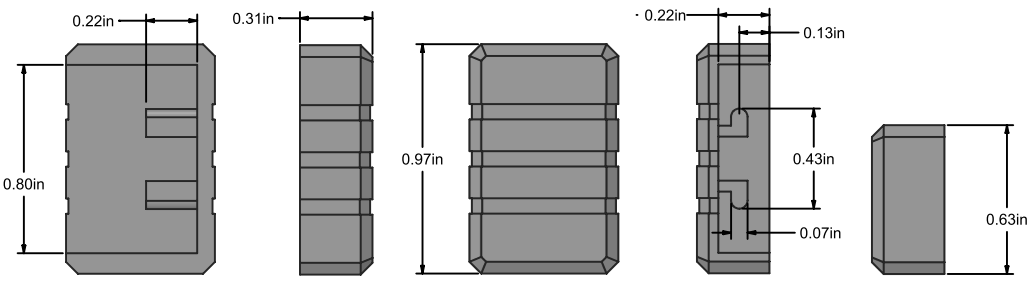

# DIMENSIONS

**Quick Connector for Universal Wired Low Voltage Retail Shelf Lighting System**  
SKU: AL-RS-U-QC-BK

**Splice Connector for Universal Wired Low Voltage Retail Shelf Lighting System**  
SKU: AL-RS-U-SPC-BK