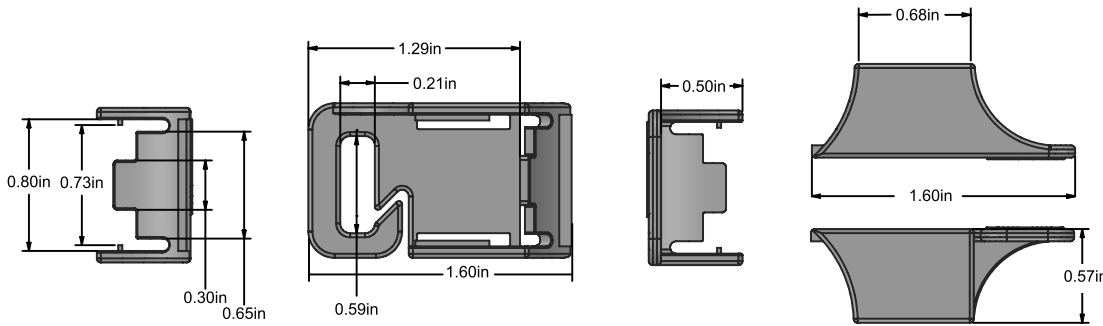

# DIMENSIONS

**Power Distribution Strip/Track  
for Universal Wired Low Voltage  
Retail Shelf Lighting System**

SKU: AL-RS-U-STRIP-BK

**Connector Locking Clip  
for Universal Wired Low Voltage  
Retail Shelf Lighting System**