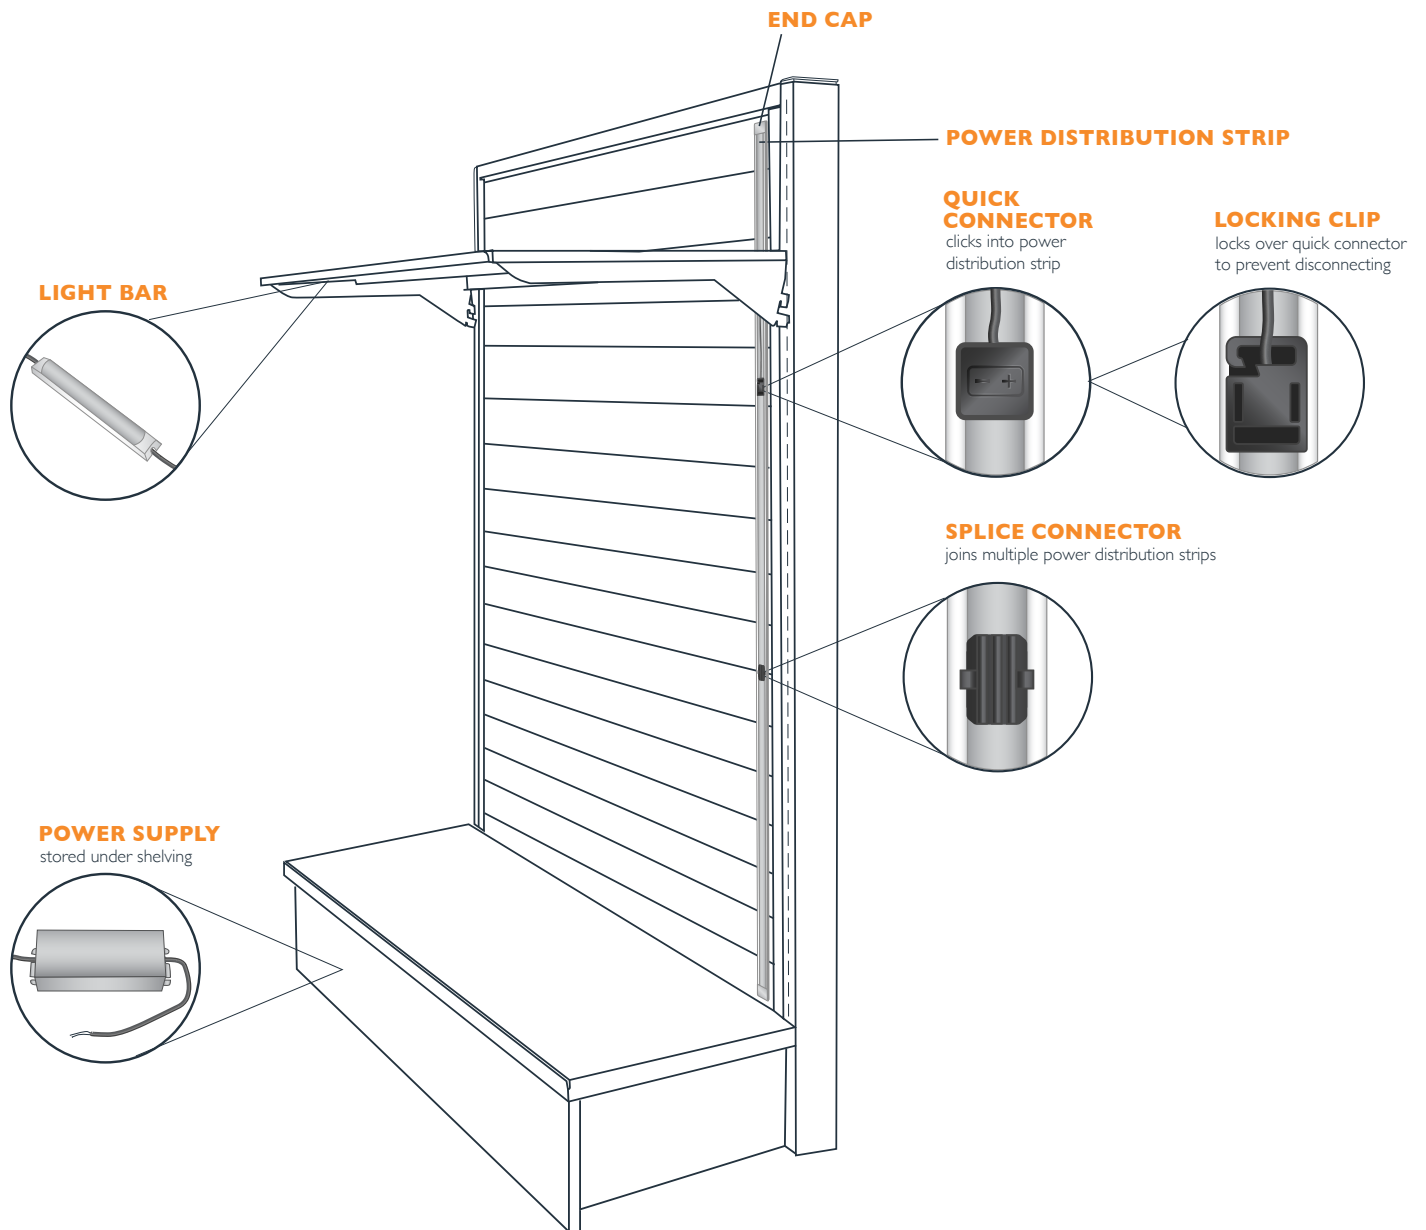

# RETAIL SHELF LIGHTING SYSTEM

## MOUNTING OPTIONS

### 1 Mounting Clip

### 2 Double Sided Tape