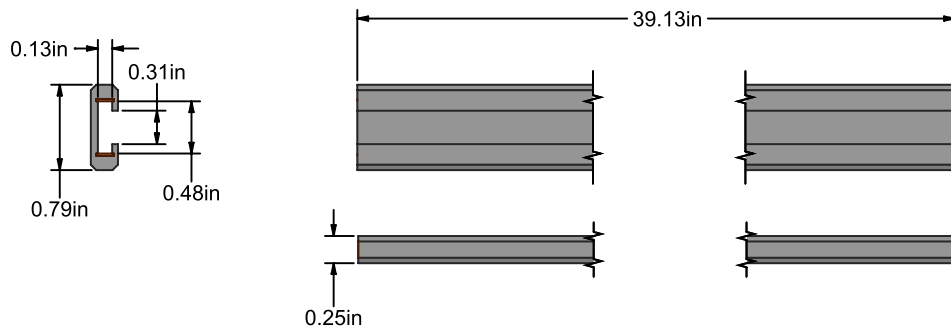

# DIMENSIONS

**Power Distribution Strip/Track  
for Universal Wired Low Voltage  
Retail Shelf Lighting System**

SKU: AL-RS-U-STRIP-BK

**Connector Locking Clip  
for Universal Wired Low Voltage  
Retail Shelf Lighting System**