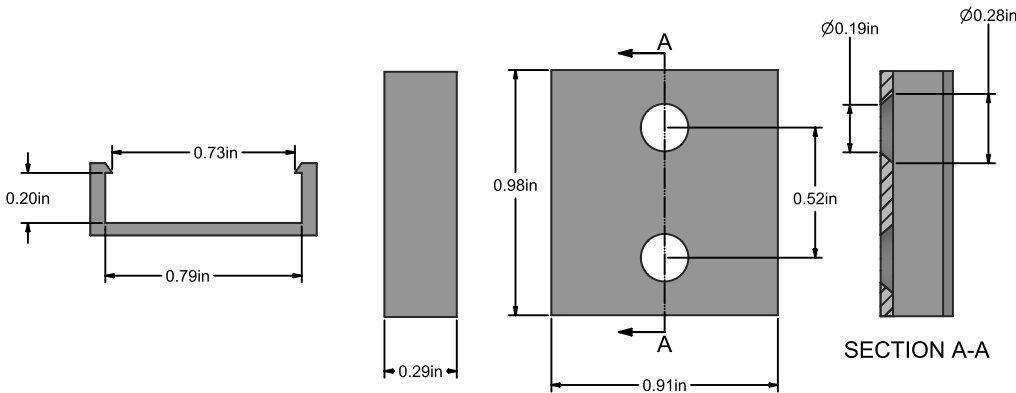

**Mounting Clip for Universal
Wired Low Voltage Retail
Shelf Lighting System**

SKU: AL-RS-U-MC-BK