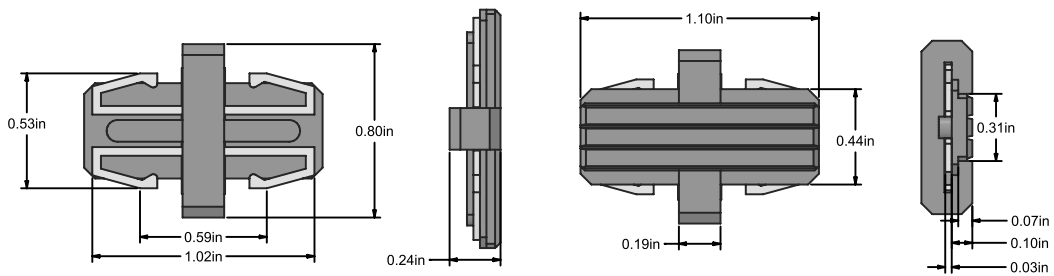

# DIMENSIONS

**Power Distribution Strip/Track  
for Universal Wired Low Voltage  
Retail Shelf Lighting System**

SKU: AL-RS-U-STRIP-BK

**Connector Locking Clip  
for Universal Wired Low Voltage  
Retail Shelf Lighting System**

# DIMENSIONS

**Quick Connector for Universal Wired Low Voltage Retail Shelf Lighting System**  
SKU: AL-RS-U-QC-BK

**Splice Connector for Universal Wired Low Voltage Retail Shelf Lighting System**  
SKU: AL-RS-U-SPC-BK