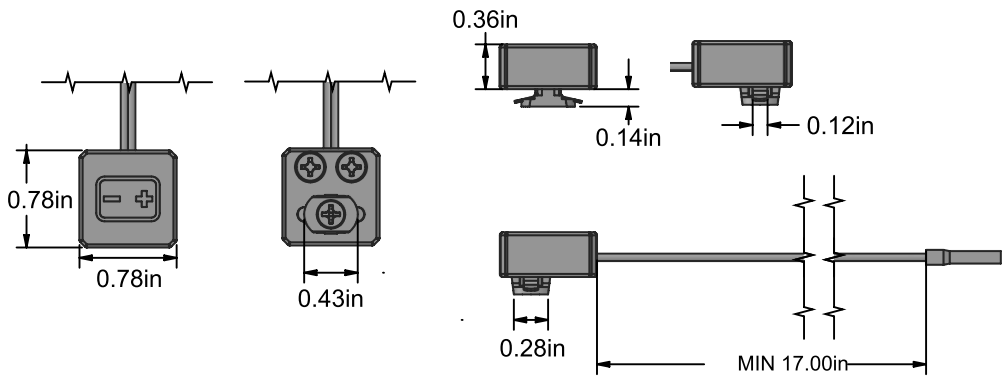

DIMENSIONS

Quick Connector for Universal Wired Low Voltage Retail Shelf Lighting System
SKU: AL-RS-U-QC-BK