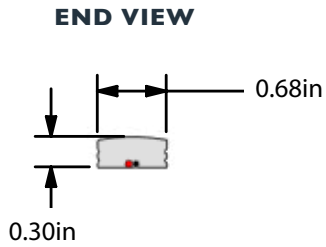

## Description

Our Ultra Bright lightbars come with mounting clips that make installation as easy as snapping them into place and connecting them to power. These fixtures have an extremely low profile design, keeping them out of the way and hidden. Their 24VDC input voltage means smaller low voltage wire, which is easy to work with and hide, and their frosted lens diffuses the light output, preventing hotspots or pools of light from appearing on glossy countertops.

These light bars require a power supply to convert your 120VAC line voltage down to 24VDC. *Contact us for details on versions with customized connectors, or custom lengths.*

[Learn more](#)

AL-LB-LP-12IN	
<b>Light Fixture Dimensions</b>	12" long, 3/8" deep, 5/8" wide
<b>IP Rating</b>	IP44 Indoor Use
<b>Mounting Method</b>	Mounting clips - included
<b>Input Voltage</b>	24VDC, Requires a Power Supply
<b>Dimmable</b>	Yes - compatible with Non-Dimmable, Dimmable, or MLV power supplies
<b>Max Power Consumption</b>	2.9 Watts
<b>Max Luminous Flux of LED Array</b>	232 Lumens ( <i>varies by LED color</i> )
<b>Max Linked</b>	32 Feet
<b>LED Type</b>	SMD 3528 LED Chips
<b>LED Color</b>	Warm White 3000K, Day White 6000K, Custom colors available
<b>LED Quantity</b>	36 LEDs
<b>Weight</b>	0.8 lbs
<b>Average Lifespan</b>	50,000 hours
<b>Warranty</b>	1 Year
<b>Suitable Uses</b>	Dry, Damp or Wet Locations
<b>Standards / Certifications</b>	UL Listed, RoHS

### Light Fixture Dimensions

**Note:** Wires may be ordered on one side only or on both sides.

Model	Lens Length	Overall Length
6"	5-1/4"	6-3/16"
12"	12"	12-15/16"
18"	17-1/16"	18"
24"	24"	24-15/16"
30"	29-1/4"	30-3/16"
36"	35-1/8"	36-1/16"
42"	41-1/4"	42-3/16"