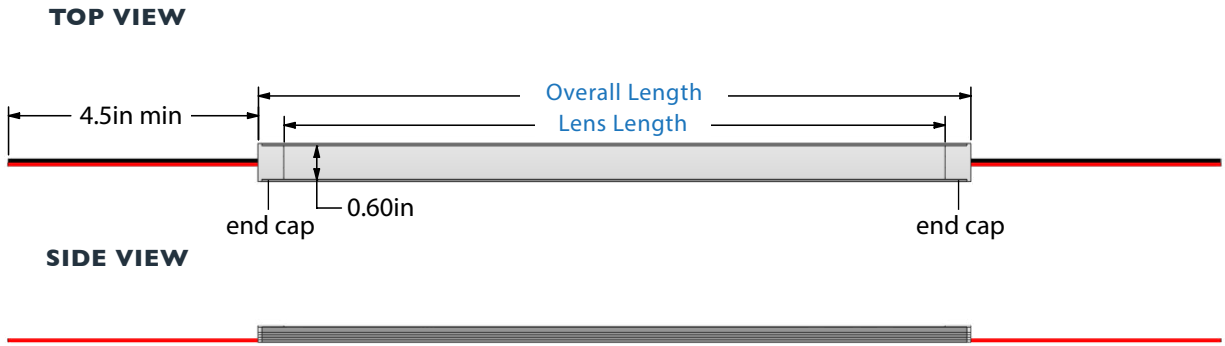

## Description

Our Ultra Bright lightbars come with mounting clips that make installation as easy as snapping them into place and connecting them to power. These fixtures have an extremely low profile design, keeping them out of the way and hidden. Their 24VDC input voltage means smaller low voltage wire, which is easy to work with and hide, and their frosted lens diffuses the light output, preventing hotspots or pools of light from appearing on glossy countertops.

These light bars require a power supply to convert your 120VAC line voltage down to 24VDC. *Contact us for details on versions with customized connectors, or custom lengths.*

[Learn more](#)

AL-LB-LP-12IN	
<b>Light Fixture Dimensions</b>	12" long, 3/8" deep, 5/8" wide
<b>IP Rating</b>	IP44 Indoor Use
<b>Mounting Method</b>	Mounting clips - included
<b>Input Voltage</b>	24VDC, Requires a Power Supply
<b>Dimmable</b>	Yes - compatible with Non-Dimmable, Dimmable, or MLV power supplies
<b>Max Power Consumption</b>	2.9 Watts
<b>Max Luminous Flux of LED Array</b>	232 Lumens ( <i>varies by LED color</i> )
<b>Max Linked</b>	32 Feet
<b>LED Type</b>	SMD 3528 LED Chips
<b>LED Color</b>	Warm White 3000K, Day White 6000K, Custom colors available
<b>LED Quantity</b>	36 LEDs
<b>Weight</b>	0.8 lbs
<b>Average Lifespan</b>	50,000 hours
<b>Warranty</b>	1 Year
<b>Suitable Uses</b>	Dry, Damp or Wet Locations
<b>Standards / Certifications</b>	UL Listed, RoHS

### Light Fixture Dimensions

**Note:** Wires may be ordered on one side only or on both sides.

Model	Lens Length	Overall Length
6"	5-1/4"	6-3/16"
12"	12"	12-15/16"
18"	17-1/16"	18"
24"	24"	24-15/16"
30"	29-1/4"	30-3/16"
36"	35-1/8"	36-1/16"
42"	41-1/4"	42-3/16"