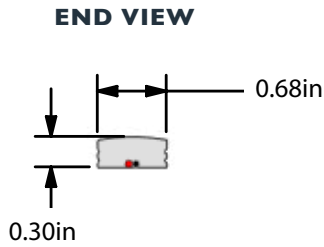

## Description

Our Ultra Bright lightbars come with mounting clips that make installation as easy as snapping them into place and connecting them to power. These fixtures have an extremely low profile design, keeping them out of the way and hidden. Their 24VDC input voltage means smaller low voltage wire, which is easy to work with and hide, and their frosted lens diffuses the light output, preventing hotspots or pools of light from appearing on glossy countertops.

These light bars require a power supply to convert your 120VAC line voltage down to 24VDC. *Contact us for details on versions with customized connectors, or custom lengths.*

[Learn more](#)

AL-LB-LP-24IN	
<b>Light Fixture Dimensions</b>	24" long, 3/8" deep, 5/8" wide
<b>IP Rating</b>	IP44 Indoor Use
<b>Mounting Method</b>	Mounting clips - included
<b>Input Voltage</b>	24VDC, Requires a Power Supply
<b>Dimmable</b>	Yes - compatible with Non-Dimmable, Dimmable, or MLV power supplies
<b>Max Power Consumption</b>	5.8 Watts
<b>Max Luminous Flux of LED Array</b>	466 Lumens ( <i>varies by LED color</i> )
<b>Max Linked</b>	32 Feet
<b>LED Type</b>	SMD 3528 LED Chips
<b>LED Color</b>	Warm White 3000K, Day White 6000K, Custom colors available
<b>LED Quantity</b>	72 LEDs
<b>Weight</b>	0.8 lbs
<b>Average Lifespan</b>	50,000 hours
<b>Warranty</b>	1 Year
<b>Suitable Uses</b>	Dry, Damp or Wet Locations
<b>Standards / Certifications</b>	UL Listed, RoHS

### Light Fixture Dimensions

**Note:** Wires may be ordered on one side only or on both sides.

Model	Lens Length	Overall Length
6"	5-1/4"	6-3/16"
12"	12"	12-15/16"
18"	17-1/16"	18"
<b>24"</b>	<b>24"</b>	<b>24-15/16"</b>
30"	29-1/4"	30-3/16"
36"	35-1/8"	36-1/16"
42"	41-1/4"	42-3/16"