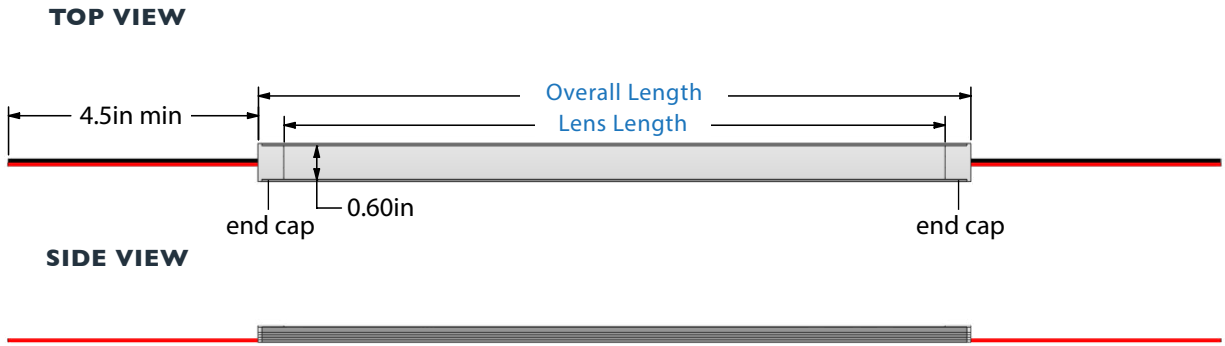

## Description

Our Ultra Bright lightbars come with mounting clips that make installation as easy as snapping them into place and connecting them to power. These fixtures have an extremely low profile design, keeping them out of the way and hidden. Their 24VDC input voltage means smaller low voltage wire, which is easy to work with and hide, and their frosted lens diffuses the light output, preventing hotspots or pools of light from appearing on glossy countertops.

These light bars require a power supply to convert your 120VAC line voltage down to 24VDC. *Contact us for details on versions with customized connectors, or custom lengths.*

[Learn more](#)

AL-LB-LP-24IN	
<b>Light Fixture Dimensions</b>	24" long, 3/8" deep, 5/8" wide
<b>IP Rating</b>	IP44 Indoor Use
<b>Mounting Method</b>	Mounting clips - included
<b>Input Voltage</b>	24VDC, Requires a Power Supply
<b>Dimmable</b>	Yes - compatible with Non-Dimmable, Dimmable, or MLV power supplies
<b>Max Power Consumption</b>	5.8 Watts
<b>Max Luminous Flux of LED Array</b>	466 Lumens ( <i>varies by LED color</i> )
<b>Max Linked</b>	32 Feet
<b>LED Type</b>	SMD 3528 LED Chips
<b>LED Color</b>	Warm White 3000K, Day White 6000K, Custom colors available
<b>LED Quantity</b>	72 LEDs
<b>Weight</b>	0.8 lbs
<b>Average Lifespan</b>	50,000 hours
<b>Warranty</b>	1 Year
<b>Suitable Uses</b>	Dry, Damp or Wet Locations
<b>Standards / Certifications</b>	UL Listed, RoHS

### Light Fixture Dimensions

**Note:** Wires may be ordered on one side only or on both sides.

Model	Lens Length	Overall Length
6"	5-1/4"	6-3/16"
12"	12"	12-15/16"
18"	17-1/16"	18"
<b>24"</b>	<b>24"</b>	<b>24-15/16"</b>
30"	29-1/4"	30-3/16"
36"	35-1/8"	36-1/16"
42"	41-1/4"	42-3/16"