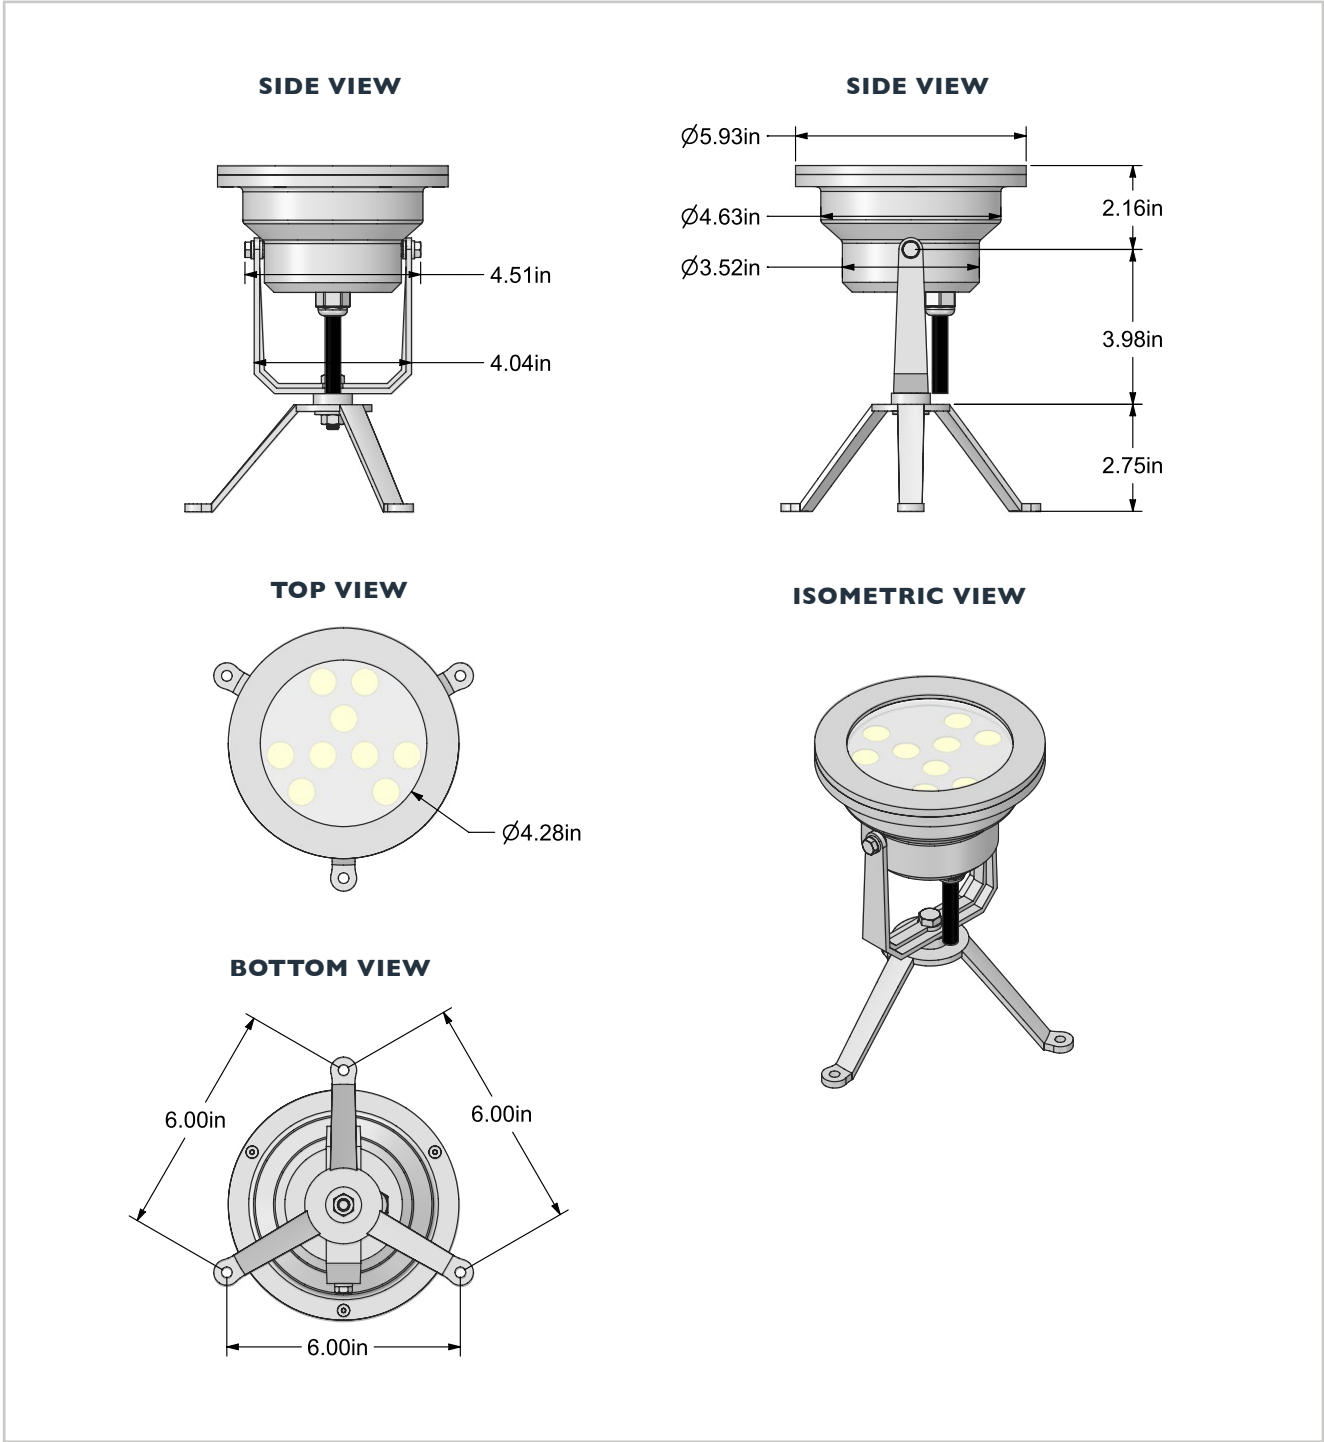

Light Fixture Dimensions