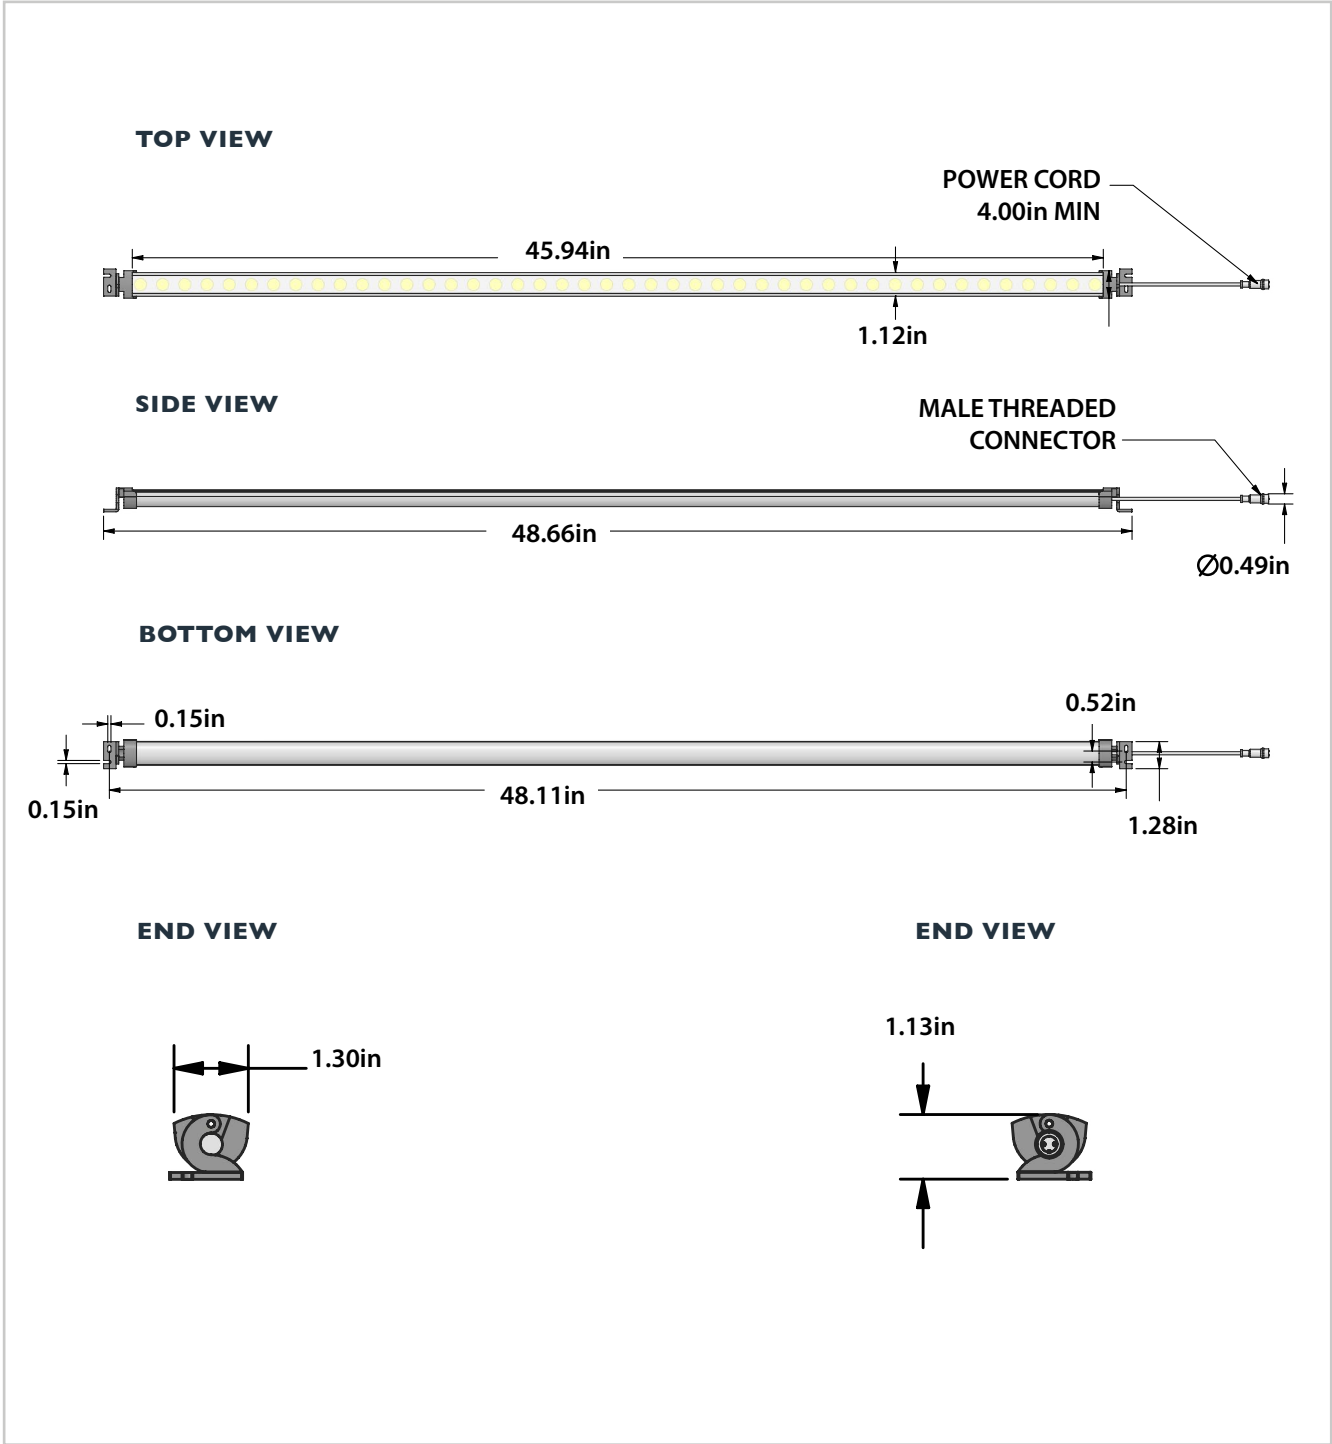

MICRO SERIES LOW PROFILE 48” LED WALL WASHER (36W)

MODEL: AL-WW-M-48

Description

aspectLED's Micro Series low profile wall wash fixtures are perfect for interior or exterior wall wash applications and are easily concealed due to their compact size. These wall wash fixtures are the choice of electricians, lighting designers and architects worldwide for their high performance light output, attractive styling, and accurate colors. They are rotatable and can be mounted on a vertical or horizontal axis. Available in a variety of colors..This product comes with power connections on each end for daisy chaining multiple fixtures. If you only want an input connection, please contact us to order.

AL-WW-M-48	
Light Fixture Dimensions	45.94" long, 1.13" tall, 1.28" wide
Input Voltage	24VDC
Beam Angle	15, 30 or 45 Degrees
Dimmable	Yes
Power Consumption	36 Watts
Luminous Flux	3240 Lumens (white), 2880 Lumens (color) <i>(varies by LED color)</i>
LED Type	SMD LED Chips
LED Quantity	36 - High Power 1 Watt LEDs
Fixture Material	Aluminum Body
Glass	Polycarbonate
IP Rating	IP65
Fixture Weight	11 pounds
Compatible Power Supplies	Dimmable Power Supplies, Non-Dimmable Power Supplies <i>(Never use with MLV power supplies!)</i>
Average Lifespan	50,000 hours
Warranty	1 Year
Suitable Uses	Dry or Damp Locations
Standards / Certifications	UL Listed, RoHS

Light Fixture Dimensions

SKU Builder

MODEL #:

AL-WW-M-48

LED COLOR:

WW- Warm White
NW - Neutral White
DW- DayWhite
R- Red
G - Green
B- Blue

BEAM ANGLE:

15D - 15 Degree
30D - 30 Degree
45D - 45 Degree