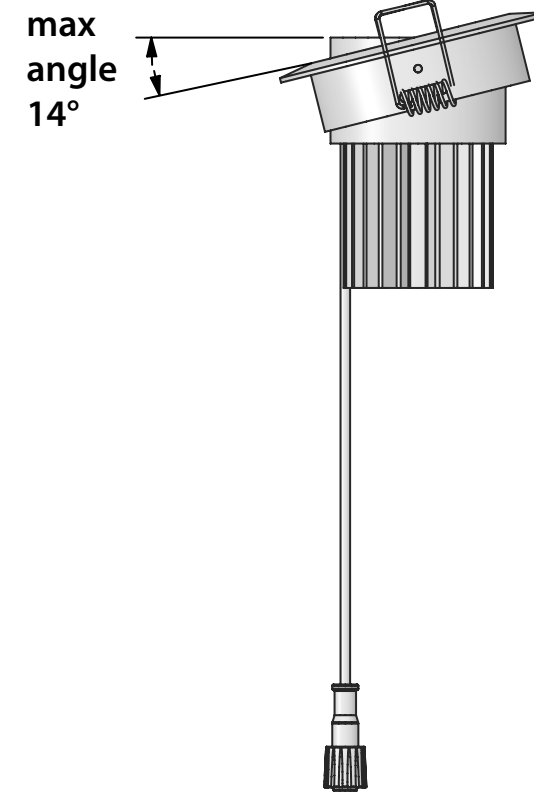

3.5" SINGLE ARRAY LED RECESSED LIGHT

Ultra Bright (3W)

MODEL: AL-RL-S-35-10

DESCRIPTION
3.5" SINGLE ARRAY LED RECESSED LIGHT

CREATED
3/30/2020

LAST SAVED
4/2/2020 12:02:10 PM

DRAWN BY: DP
REVISION: 0
MATERIAL: -

SHEET: 1 OF 1
SCALE: 2:5
FINISH: -

THIRD ANGLE PROJECTION

CONFIDENTIAL. Copyright © 2020 ASP Holdings, Inc. All Rights Reserved. All specifications subject to change anytime without prior notice. The products shown herein incorporate features and technologies that are the sole intellectual property of ASP Holdings, Inc.

ISOMETRIC VIEW

SIDE VIEW

SIDE VIEW

TOP VIEW

BOTTOM VIEW