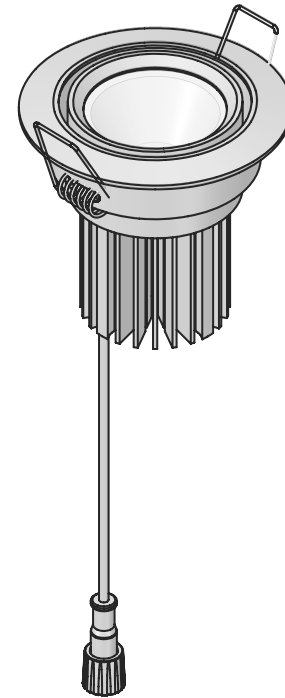

3.5" SINGLE ARRAY LED RECESSED LIGHT

Ultra Bright (3W)

MODEL: AL-RL-S-35-10

DESCRIPTION
3.5" SINGLE ARRAY LED RECESSED LIGHT

CREATED
3/30/2020

LAST SAVED
4/2/2020 12:02:10 PM

DRAWN BY: DP
REVISION: 0
MATERIAL: -

SHEET: 1 OF 1
SCALE: 2:5
FINISH: -

THIRD ANGLE PROJECTION

CONFIDENTIAL. Copyright © 2020 ASP Holdings, Inc. All Rights Reserved. All specifications subject to change anytime without prior notice. The products shown herein incorporate features and technologies that are the sole intellectual property of ASP Holdings, Inc.

ISOMETRIC VIEW

SIDE VIEW

SIDE VIEW

TOP VIEW

BOTTOM VIEW