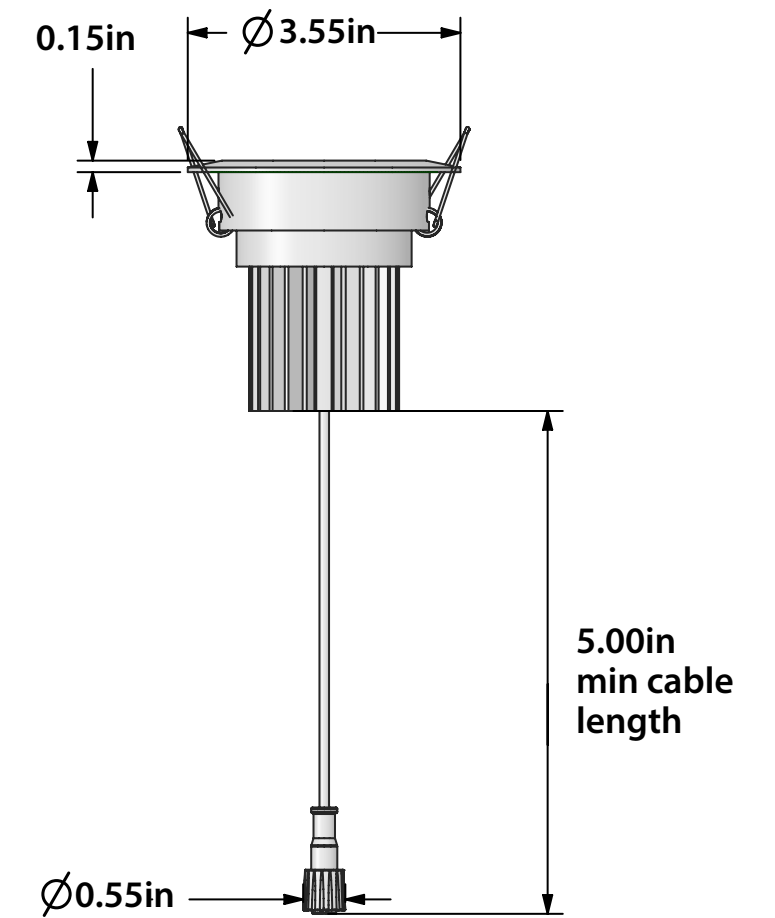

3.5" SINGLE ARRAY LED RECESSED LIGHT

Ultra Bright (3W)

MODEL: AL-RL-S-35-10

DESCRIPTION
3.5" SINGLE ARRAY LED RECESSED LIGHT

CREATED
3/30/2020

LAST SAVED
4/2/2020 12:02:10 PM

DRAWN BY: DP
REVISION: 0
MATERIAL: -

SHEET: 1 OF 1
SCALE: 2:5
FINISH: -

THIRD ANGLE PROJECTION

CONFIDENTIAL. Copyright © 2020 ASP Holdings, Inc. All Rights Reserved. All specifications subject to change anytime without prior notice. The products shown herein incorporate features and technologies that are the sole intellectual property of ASP Holdings, Inc.

ISOMETRIC VIEW

SIDE VIEW

SIDE VIEW

TOP VIEW

BOTTOM VIEW