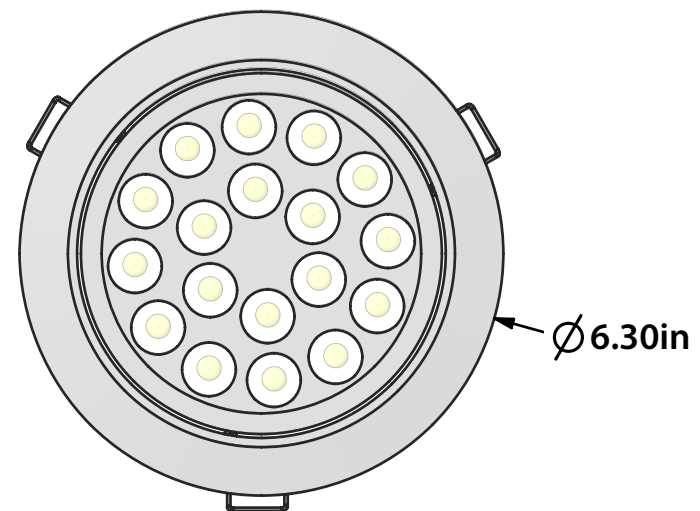

6.3" LED RECESSED LIGHT

18 LED (18W)

MODEL: AL-RL-S-63-S

DESCRIPTION
6.3" STANDARD BRIGHT

CREATED
4/3/2020

LAST SAVED
4/3/2020 4:05:16 AM

DRAWN BY: DP REVISION: 0 MATERIAL: -

SHEET: 1 OF 1 SCALE: 2:5 FINISH: -

SIDE VIEW

SIDE VIEW

ISOMETRIC VIEW

TOP VIEW

BOTTOM VIEW