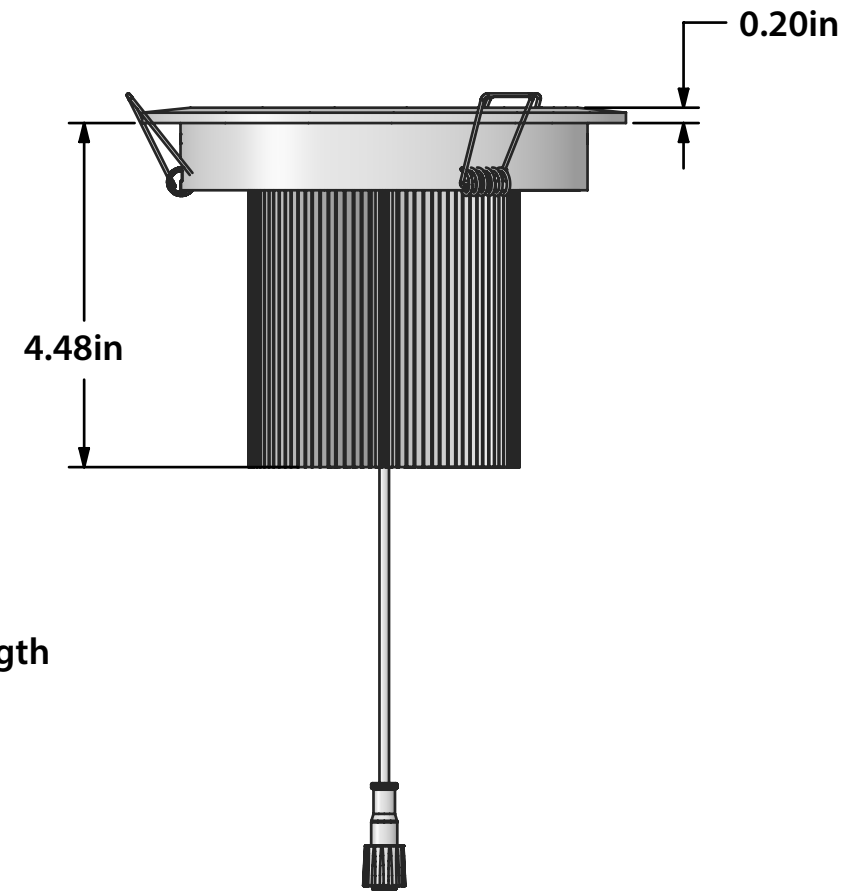

6.3" LED RECESSED LIGHT

18 LED (18W)

MODEL: AL-RL-S-63-S

DESCRIPTION
6.3" STANDARD BRIGHT

CREATED
4/3/2020

LAST SAVED
4/3/2020 4:05:16 AM

DRAWN BY: DP REVISION: 0 MATERIAL: -

SHEET: 1 OF 1 SCALE: 2:5 FINISH: -

SIDE VIEW

SIDE VIEW

ISOMETRIC VIEW

TOP VIEW

BOTTOM VIEW