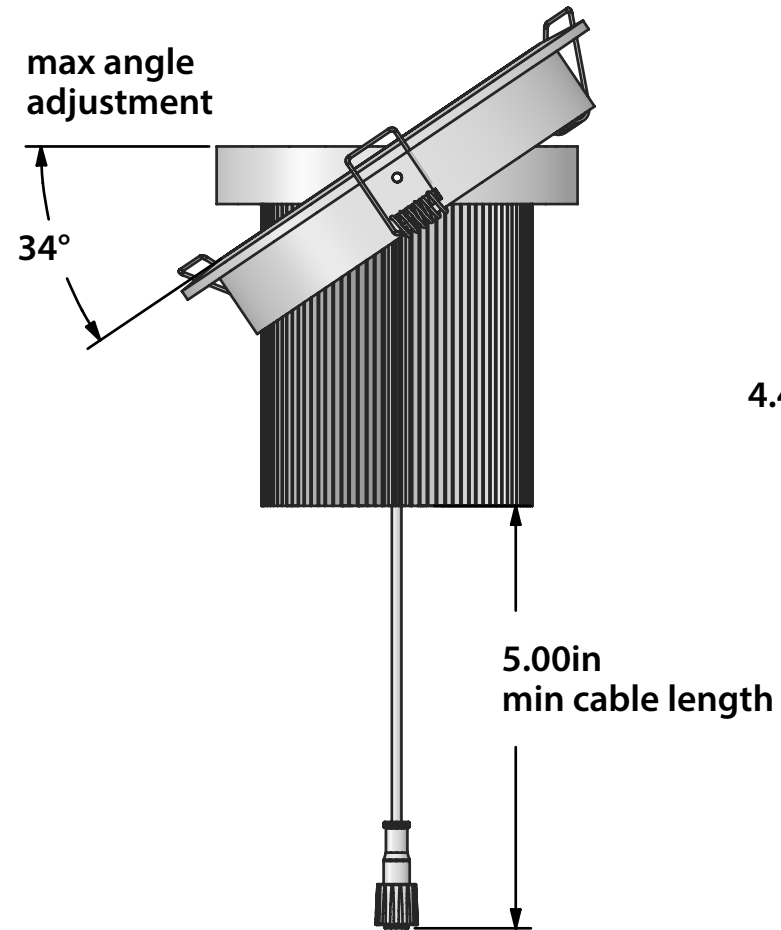

6.3" LED RECESSED LIGHT

18 LED (18W)

MODEL: AL-RL-S-63-S

DESCRIPTION
6.3" STANDARD BRIGHT

CREATED
4/3/2020

LAST SAVED
4/3/2020 4:05:16 AM

DRAWN BY: DP REVISION: 0 MATERIAL: -

SHEET: 1 OF 1 SCALE: 2:5 FINISH: -

SIDE VIEW

SIDE VIEW

ISOMETRIC VIEW

TOP VIEW

BOTTOM VIEW