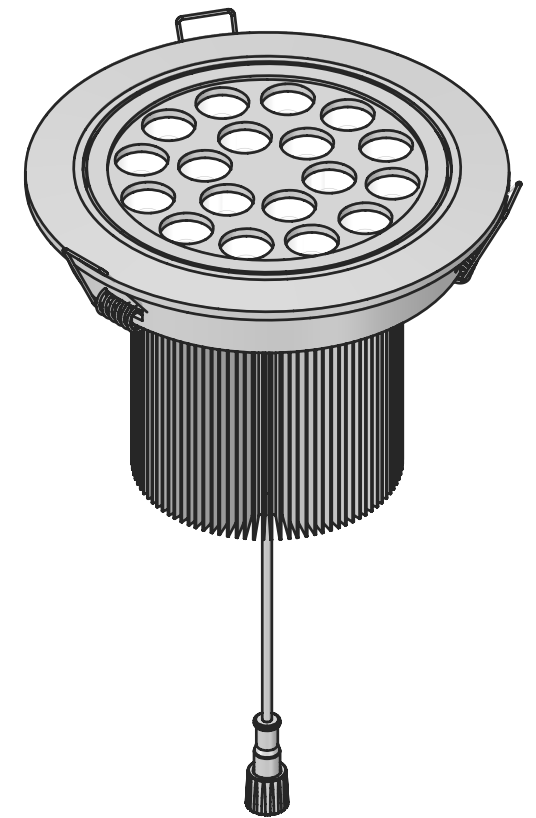

6.3" LED RECESSED LIGHT

18 LED (18W)

MODEL: AL-RL-S-63-S

DESCRIPTION
6.3" STANDARD BRIGHT

CREATED
4/3/2020

LAST SAVED
4/3/2020 4:05:16 AM

DRAWN BY: DP REVISION: 0 MATERIAL: -

SHEET: 1 OF 1 SCALE: 2:5 FINISH: -

SIDE VIEW

SIDE VIEW

ISOMETRIC VIEW

TOP VIEW

BOTTOM VIEW