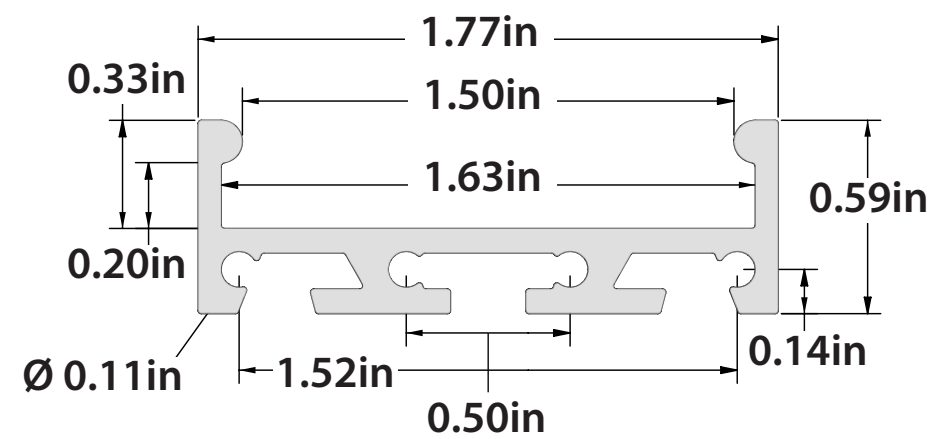

# PENDANT/ SURFACE MOUNT MULTI-DIRECTIONAL BAR LIGHT LINEAR CHANNEL

**MODEL: AL-TRK-LNR**

DESCRIPTION  
PENDANT/SURFACE MOUNT  
LINEAR CHANNEL

CREATED  
6/29/2020

LAST SAVED  
6/29/2020 8:47:20 AM

DRAWN BY	REVISION	MATERIAL
DP	0	-

SHEET	SCALE	FINISH
1 OF 1	3:2	-

THIRD ANGLE PROJECTION

CONFIDENTIAL. Copyright © 2021 ASP Holdings, Inc. All Rights Reserved. All specifications subject to change anytime without prior notice. The products shown herein incorporate features and technologies that are the sole intellectual property of ASP Holdings, Inc.

**EXTRUSION & LENS**

**LENS ONLY**

**EXTRUSION ONLY**

**TOP VIEW**