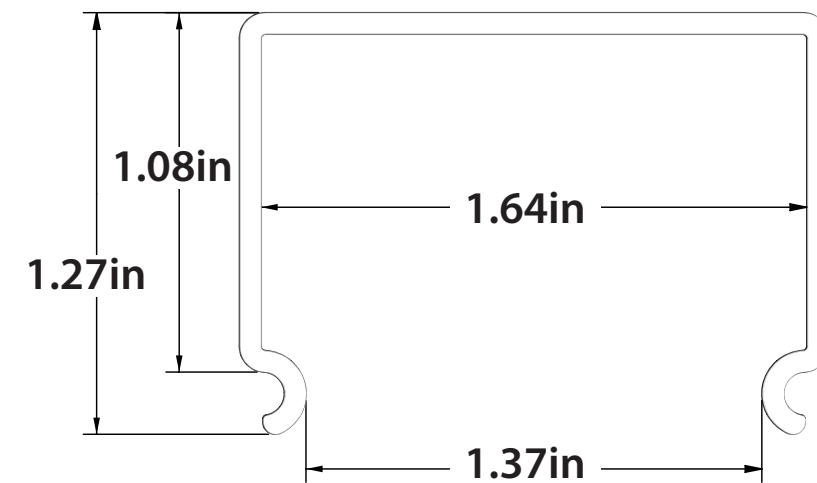

# PENDANT/ SURFACE MOUNT MULTI-DIRECTIONAL BAR LIGHT LINEAR CHANNEL

**MODEL: AL-TRK-LNR**

DESCRIPTION  
PENDANT/SURFACE MOUNT  
LINEAR CHANNEL

CREATED  
6/29/2020

LAST SAVED  
6/29/2020 8:47:20 AM

DRAWN BY	REVISION	MATERIAL
DP	0	-

SHEET	SCALE	FINISH
1 OF 1	3:2	-

THIRD ANGLE PROJECTION

CONFIDENTIAL. Copyright © 2021 ASP Holdings, Inc. All Rights Reserved. All specifications subject to change anytime without prior notice. The products shown herein incorporate features and technologies that are the sole intellectual property of ASP Holdings, Inc.

**EXTRUSION & LENS**

**LENS ONLY**

**EXTRUSION ONLY**

**TOP VIEW**