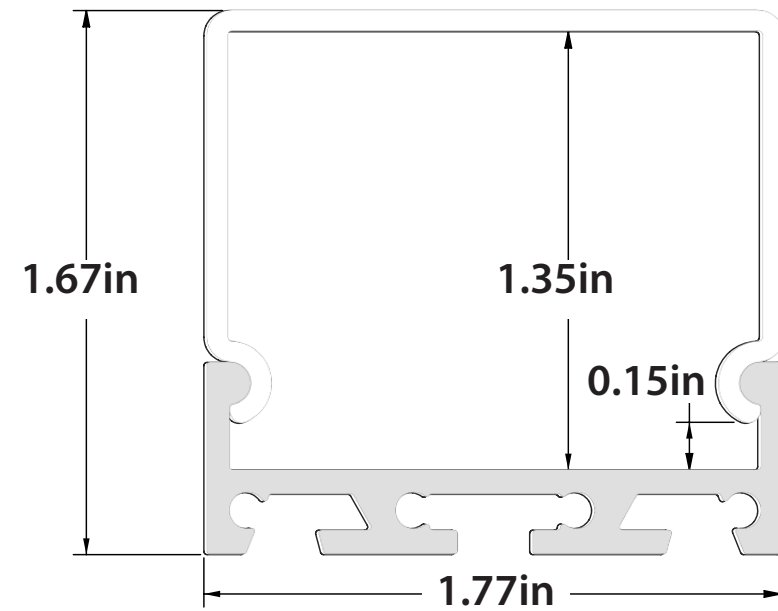

# PENDANT/ SURFACE MOUNT MULTI-DIRECTIONAL BAR LIGHT LINEAR CHANNEL

**MODEL: AL-TRK-LNR**

DESCRIPTION  
PENDANT/SURFACE MOUNT  
LINEAR CHANNEL

CREATED  
6/29/2020

LAST SAVED  
6/29/2020 8:47:20 AM

DRAWN BY	REVISION	MATERIAL
DP	0	-

SHEET	SCALE	FINISH
1 OF 1	3:2	-

THIRD ANGLE PROJECTION

CONFIDENTIAL. Copyright © 2021 ASP Holdings, Inc. All Rights Reserved. All specifications subject to change anytime without prior notice. The products shown herein incorporate features and technologies that are the sole intellectual property of ASP Holdings, Inc.

**EXTRUSION & LENS**

**LENS ONLY**

**EXTRUSION ONLY**

**TOP VIEW**