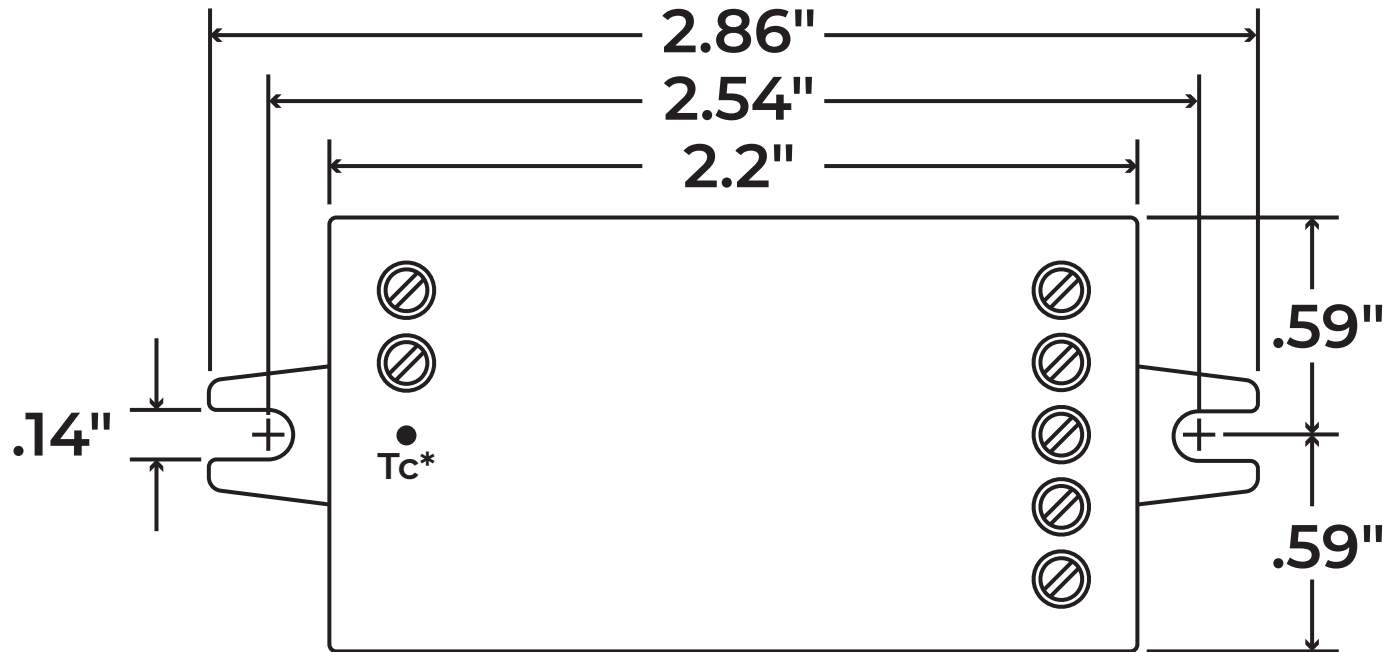

Casambi DMX Controller

1 Universe

*Tc point is on bottom side