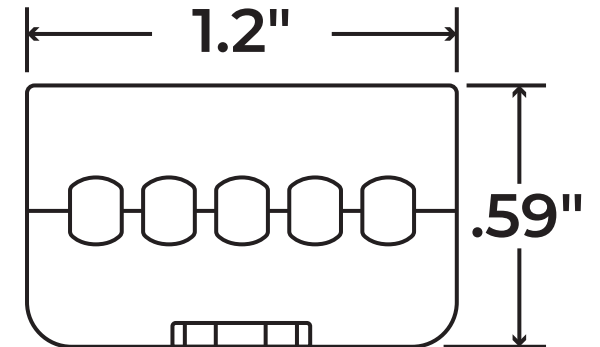

Casambi DMX Controller

1 Universe

*Tc point is on bottom side