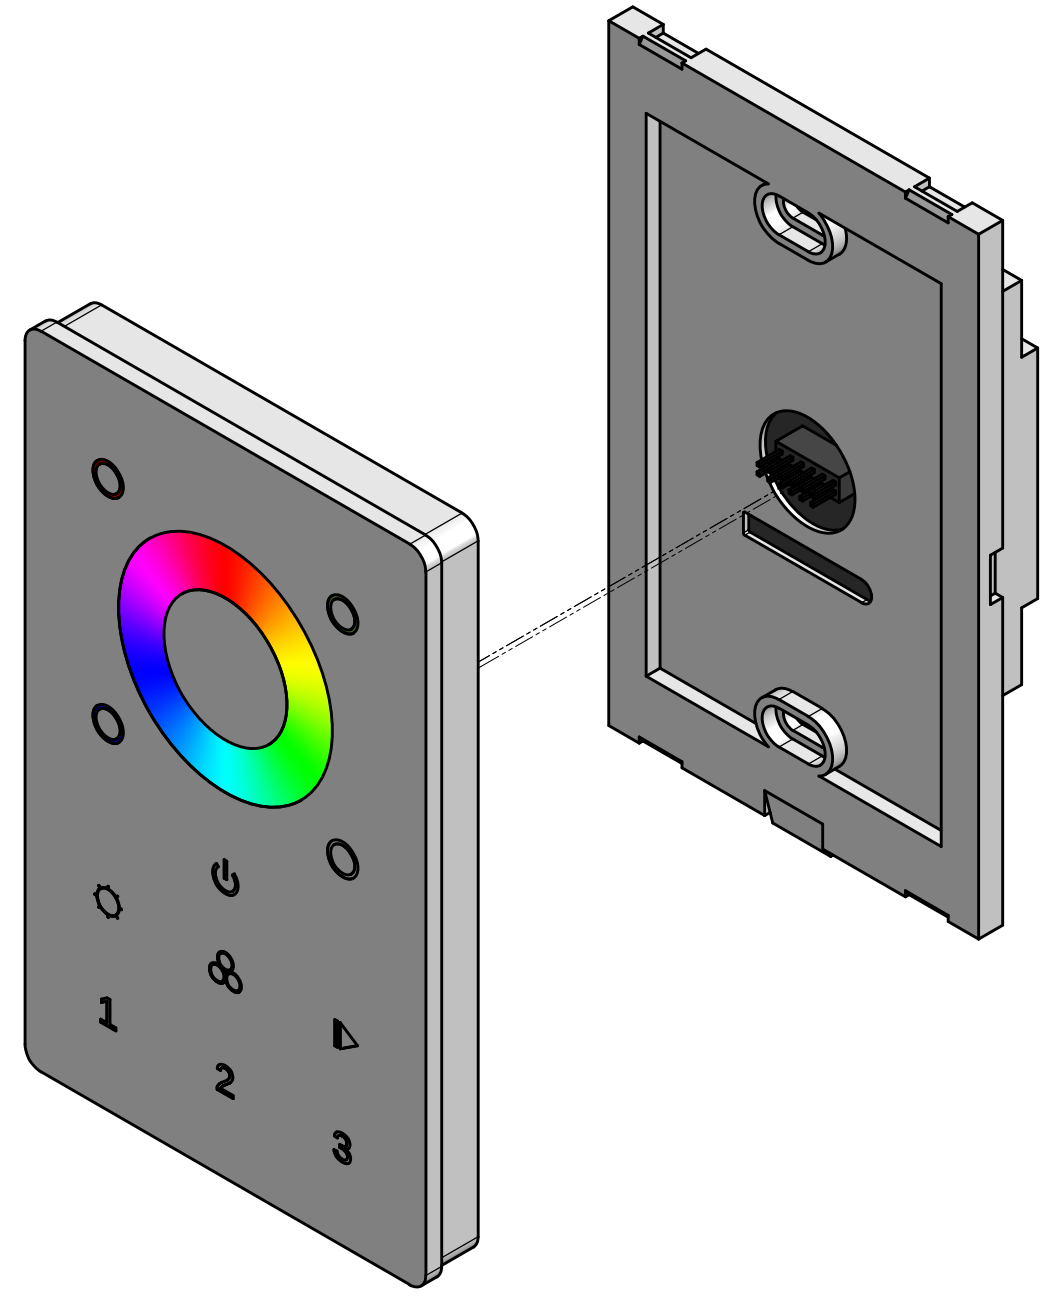

4

3

2

1

FRONT ISOMETRIC VIEW (EXPLODED)

BACK ISOMETRIC VIEW (EXPLODED)

NOTES:  
 1 - FRONT PANEL CAN BE REMOVED TO ALLOW FOR MOUNTING WITHIN STANDARD JUNCTION BOXES (3-9/32" SCREW SPACING)

UNLESS OTHERWISE SPECIFIED,  
 DIMENSIONS ARE IN INCHES