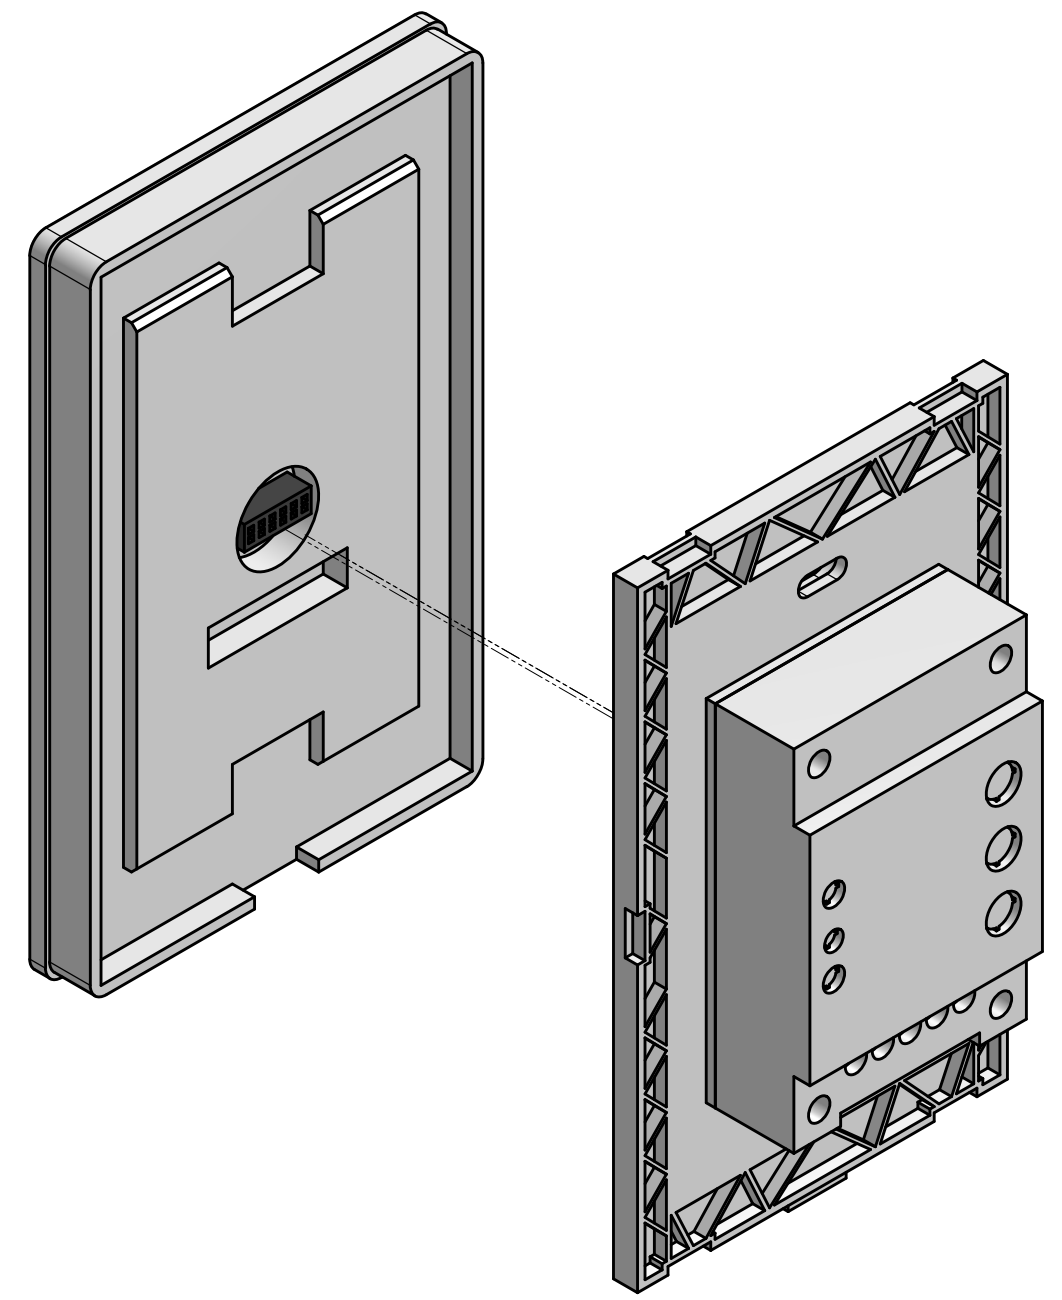

4

3

2

1

FRONT ISOMETRIC VIEW (EXPLODED)

BACK ISOMETRIC VIEW (EXPLODED)

NOTES:  
 1 - FRONT PANEL CAN BE REMOVED TO ALLOW FOR MOUNTING WITHIN STANDARD JUNCTION BOXES (3-9/32" SCREW SPACING)

UNLESS OTHERWISE SPECIFIED,  
 DIMENSIONS ARE IN INCHES