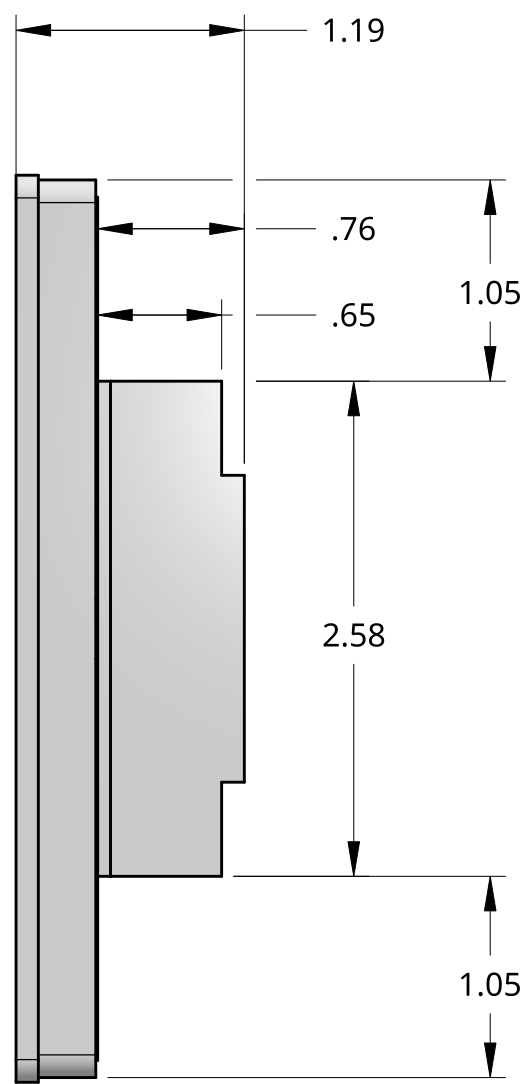

SIDE VIEW

UNLESS OTHERWISE SPECIFIED,
DIMENSIONS ARE IN INCHES
GENERAL TOLERANCES
.XX = ±.05
.XXX = ±.005
.XXXX = ±.0005
ANGULAR = ±1°
FRACTIONAL = ±1/16

PRODUCT DESCRIPTION
**WIRELESS RGBW MULTI-ZONE LED
DIMMING WALL CONTROLLER**

THIRD ANGLE PROJECTION

DWG SIZE **B** SKU
AL-CTLR-RGBW-3ZRF-WMT

DO NOT SCALE DRAWING

The products shown herein incorporate features and technologies that are the sole intellectual property of ASP Holdings, Inc.

	NAME	DATE
DRAWN BY	EDGAR V	01/29/2026
ORDER	----	--/------

SCALE	VERSION	SHEET	REV.
1:1		1 of 2	1