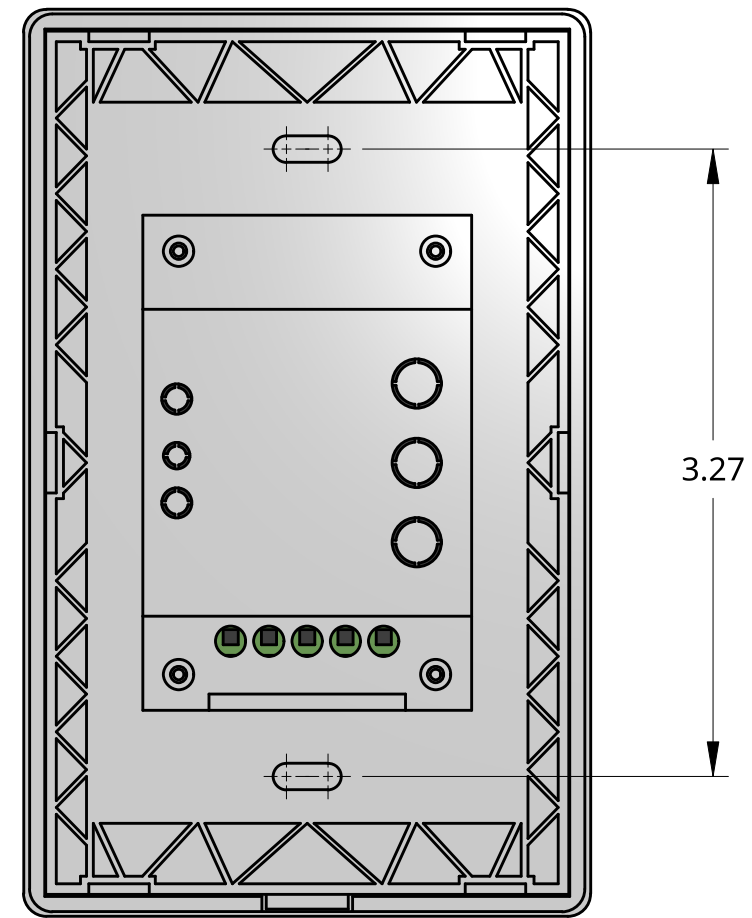

BACK VIEW

UNLESS OTHERWISE SPECIFIED,
DIMENSIONS ARE IN INCHES
GENERAL TOLERANCES
.XX = ±.05
.XXX = ±.005
.XXXX = ±.0005
ANGULAR = ±1°
FRACTIONAL = ±1/16

PRODUCT DESCRIPTION
**WIRELESS RGBW MULTI-ZONE LED
DIMMING WALL CONTROLLER**

THIRD ANGLE PROJECTION

DWG SIZE **B** SKU
AL-CTLR-RGBW-3ZRF-WMT

DO NOT SCALE DRAWING

The products shown herein incorporate features and technologies that are the sole intellectual property of ASP Holdings, Inc.

	NAME	DATE
DRAWN BY	EDGAR V	01/29/2026
ORDER	----	--/------

SCALE	VERSION	SHEET	REV.
1:1		1 of 2	1