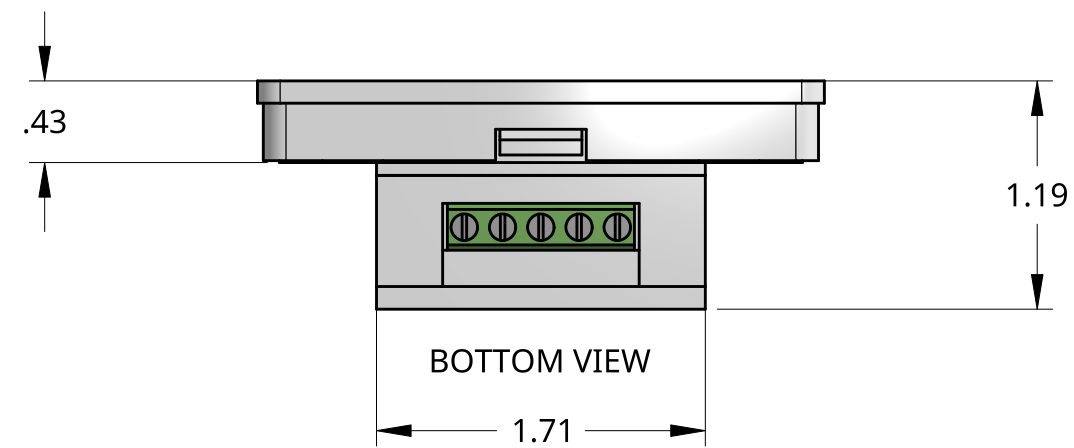

BOTTOM VIEW

UNLESS OTHERWISE SPECIFIED,
DIMENSIONS ARE IN INCHES
GENERAL TOLERANCES
.XX = ±.05
.XXX = ±.005
.XXXX = ±.0005
ANGULAR = ±1°
FRACTIONAL = ±1/16

PRODUCT DESCRIPTION
**WIRELESS RGBW MULTI-ZONE LED
DIMMING WALL CONTROLLER**

THIRD ANGLE PROJECTION

DWG SIZE **B** SKU
AL-CTLR-RGBW-3ZRF-WMT

DO NOT SCALE DRAWING

The products shown herein incorporate features and technologies that are the sole intellectual property of ASP Holdings, Inc.

	NAME	DATE
DRAWN BY	EDGAR V	01/29/2026
ORDER	----	--/------

SCALE	VERSION	SHEET	REV.
1:1		1 of 2	1