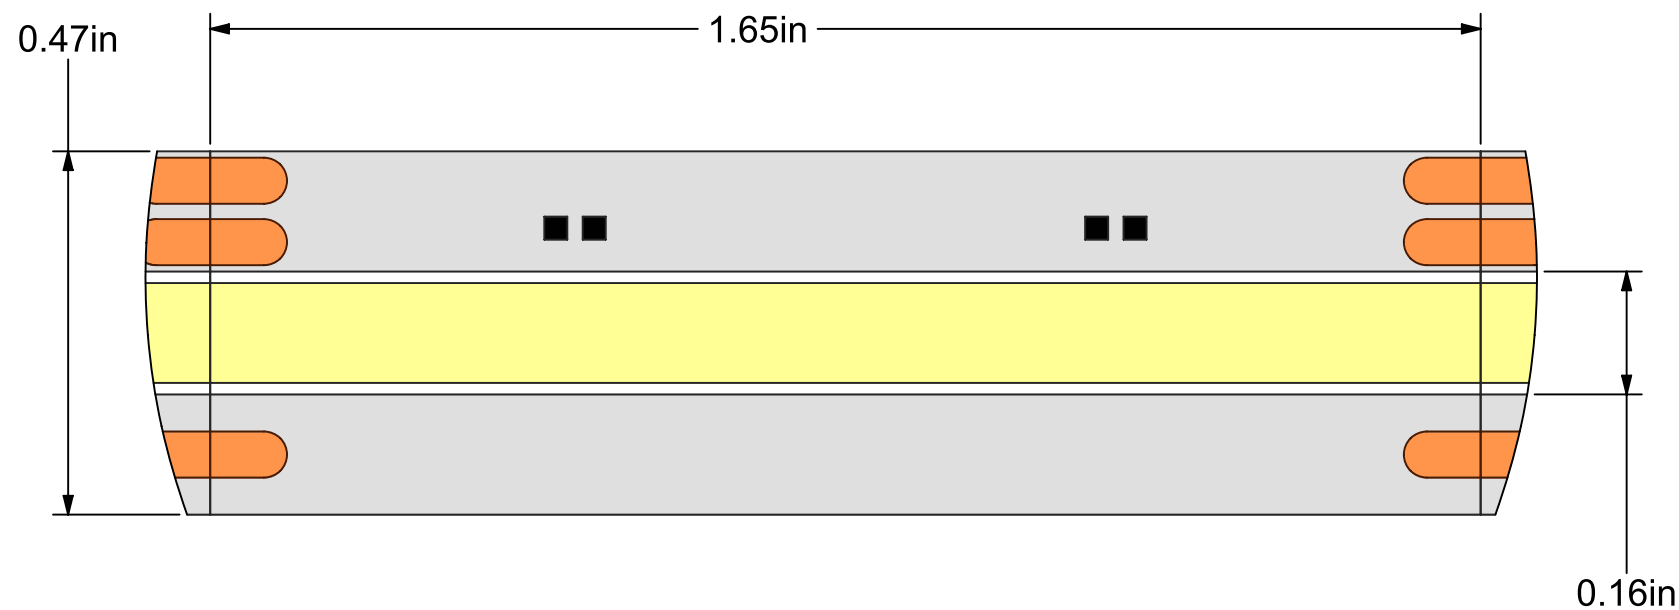

SECTION A-A  
SCALE 4:1

DETAIL A  
SCALE 4:1

# DOTLESS SERIES

VOLTAGE	24 VDC
RATING	
COLOR(S)	COLOR TUNING

DESCRIPTION  
COLOR TUNING DOTLESS

CREATED  
12/15/2020

CONFIDENTIAL. Copyright © 2019 ASP Holdings, Inc. All Rights Reserved. All specifications subject to change at anytime without prior notice.