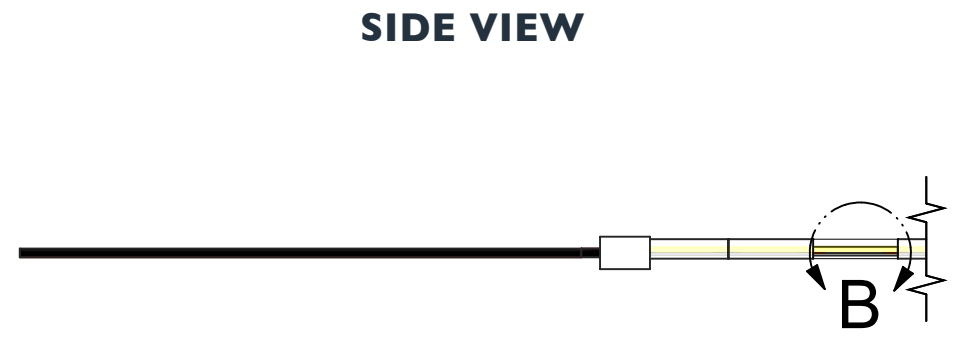

L-SERIES DOTLESS™ STRIP LIGHT

12VDC • Water Resistant

MODEL: AL-SL-LR-U-12

DESCRIPTION
L-SERIES 12VDC WATER RESISTANT

CREATED
7/27/2020

LAST SAVED
7/28/2020 9:40:12 AM

DRAWN BY	REVISION	MATERIAL
DP	0	-

SHEET	SCALE	FINISH
1 OF 1	1:2	-

L-SERIES DOTLESS™ STRIP LIGHT

24VDC • Water Resistant

MODEL: AL-SL-LR-U-24

DESCRIPTION
L-SERIES 24VDC WATER RESISTANT

CREATED
7/27/2020

LAST SAVED
7/28/2020 9:37:20 AM

DRAWN BY	REVISION	MATERIAL
DP	0	-

SHEET	SCALE	FINISH
1 OF 1	1:2	-