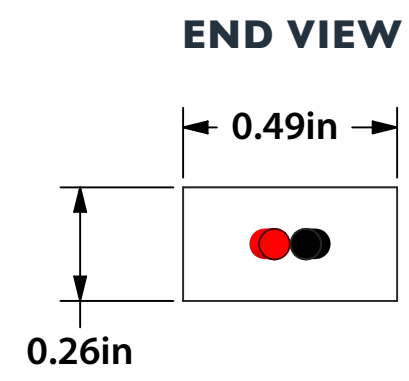

L-SERIES DOTLESS™ STRIP LIGHT

12VDC • Water Resistant

MODEL: AL-SL-LR-U-12

DESCRIPTION
L-SERIES 12VDC WATER RESISTANT

CREATED
7/27/2020

LAST SAVED
7/28/2020 9:40:12 AM

DRAWN BY	REVISION	MATERIAL
DP	0	-

SHEET	SCALE	FINISH
1 OF 1	1:2	-

THIRD ANGLE PROJECTION

CONFIDENTIAL. Copyright © 2020 ASP Holdings, Inc. All Rights Reserved. All specifications subject to change anytime without prior notice. The products shown herein incorporate features and technologies that are the sole intellectual property of ASP Holdings, Inc.