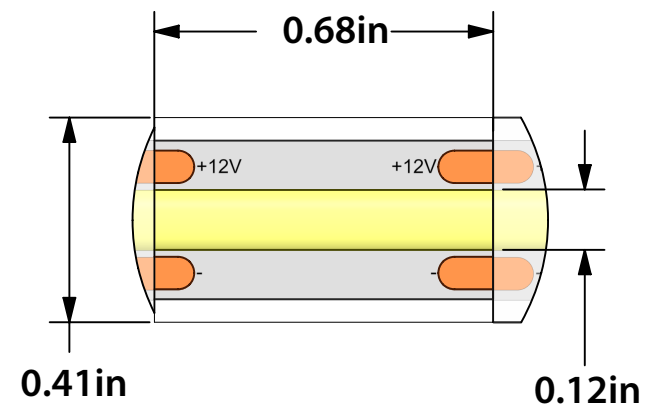

L-SERIES DOTLESS™ STRIP LIGHT

12VDC • Water Resistant

MODEL: AL-SL-LR-U-12

DESCRIPTION
L-SERIES 12VDC WATER RESISTANT

CREATED
7/27/2020

LAST SAVED
7/28/2020 9:40:12 AM

DRAWN BY	REVISION	MATERIAL
DP	0	-

SHEET	SCALE	FINISH
1 OF 1	1:2	-

L-SERIES DOTLESS™ STRIP LIGHT

24VDC • Water Resistant

MODEL: AL-SL-LR-U-24

DESCRIPTION
L-SERIES 24VDC WATER RESISTANT

CREATED
7/27/2020

LAST SAVED
7/28/2020 9:37:20 AM

DRAWN BY	REVISION	MATERIAL
DP	0	-

SHEET	SCALE	FINISH
1 OF 1	1:2	-