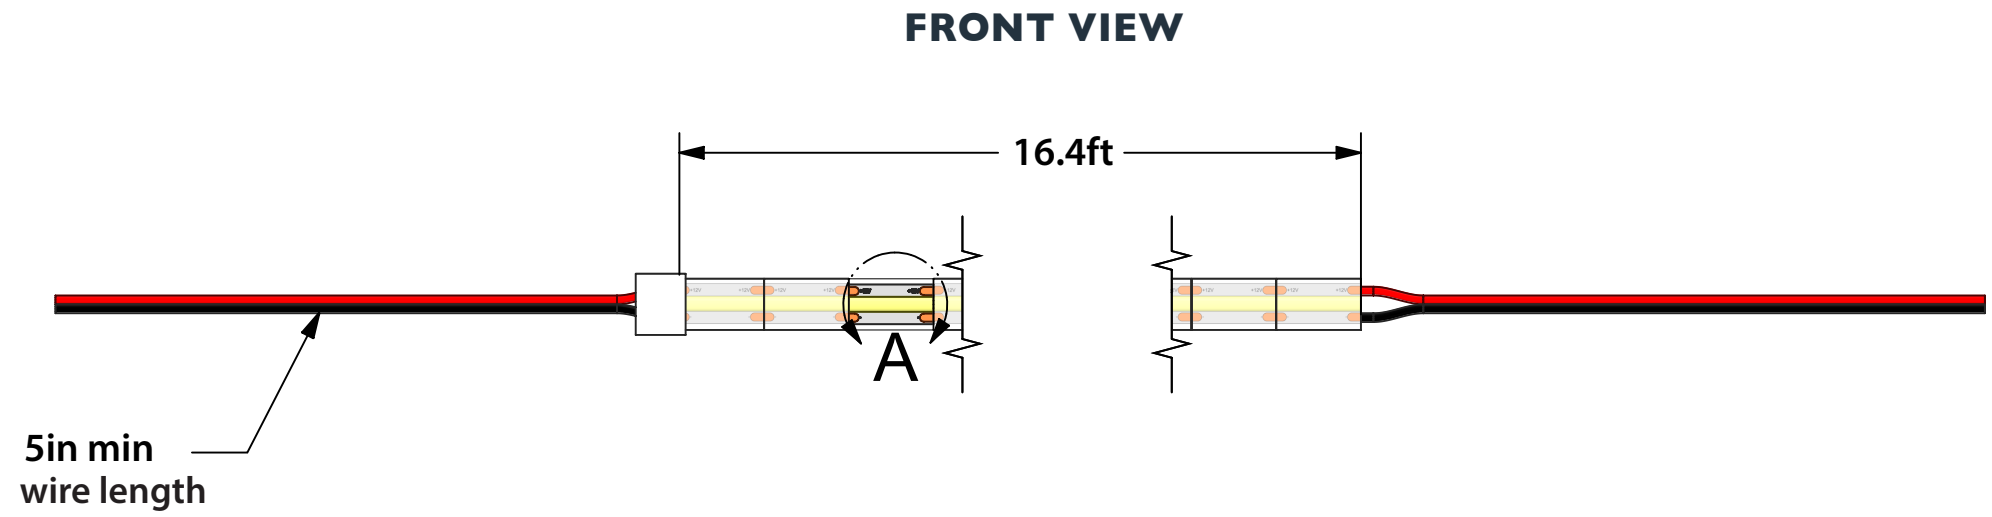

L-SERIES DOTLESS™ STRIP LIGHT

12VDC • Water Resistant

MODEL: AL-SL-LR-U-12

DESCRIPTION
L-SERIES 12VDC WATER RESISTANT

CREATED
7/27/2020

LAST SAVED
7/28/2020 9:40:12 AM

DRAWN BY	REVISION	MATERIAL
DP	0	-

SHEET	SCALE	FINISH
1 OF 1	1:2	-

L-SERIES DOTLESS™ STRIP LIGHT

24VDC • Water Resistant

MODEL: AL-SL-LR-U-24

DESCRIPTION
L-SERIES 24VDC WATER RESISTANT

CREATED
7/27/2020

LAST SAVED
7/28/2020 9:37:20 AM

DRAWN BY	REVISION	MATERIAL
DP	0	-

SHEET	SCALE	FINISH
1 OF 1	1:2	-