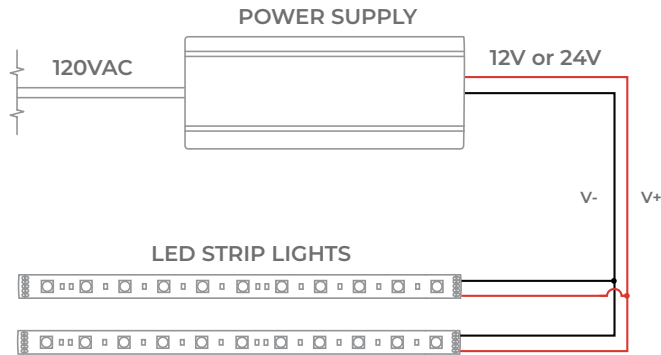

# Single Color Strip Light

Constant Current Wiring Diagrams

## Plug-in adaptor system

## 12V-24V Dimmable/Controller System