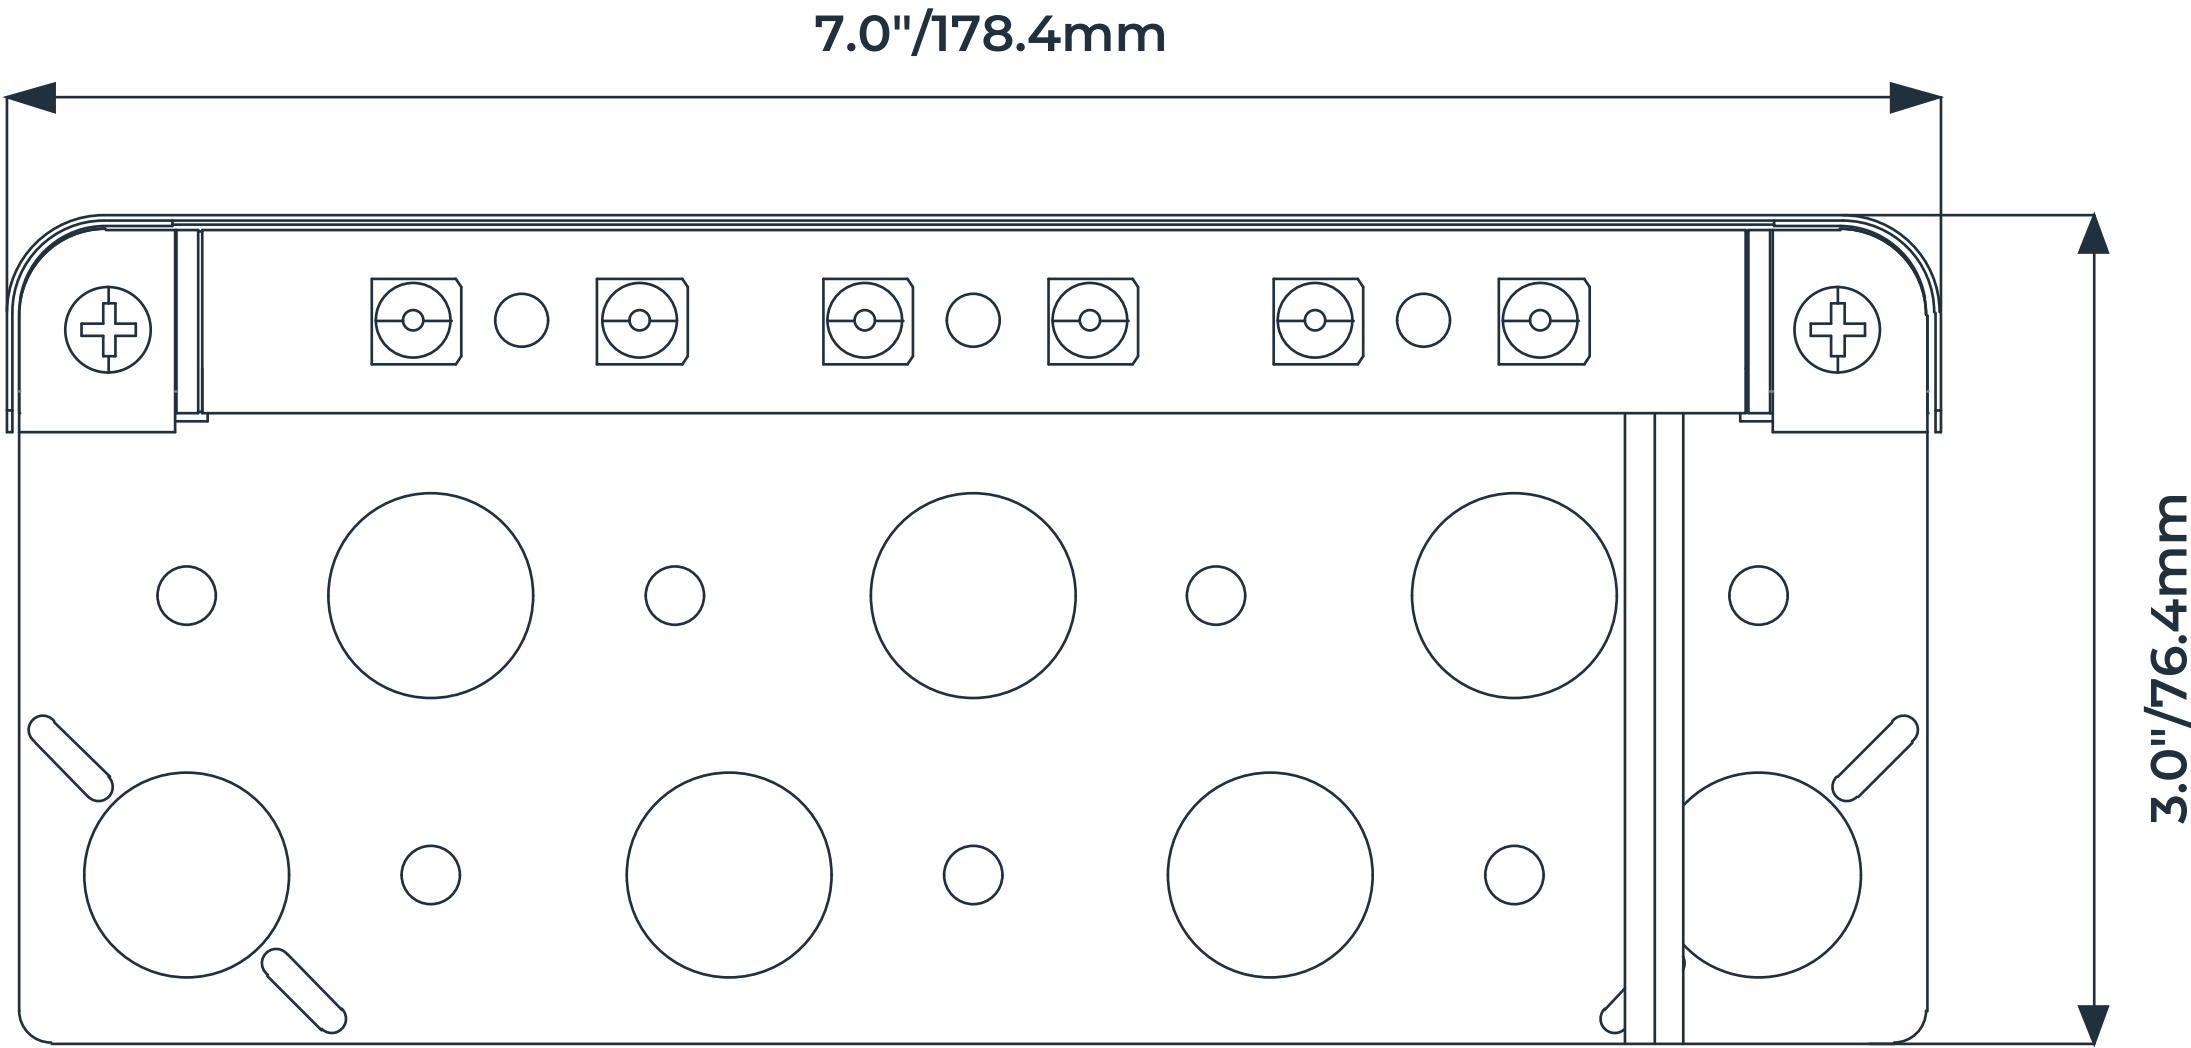

Low Profile LED Hardscape Light - 7"

AL-LL-HDSCP-SM-SW

Landscape LED Lighting

0.8"/20.5mm