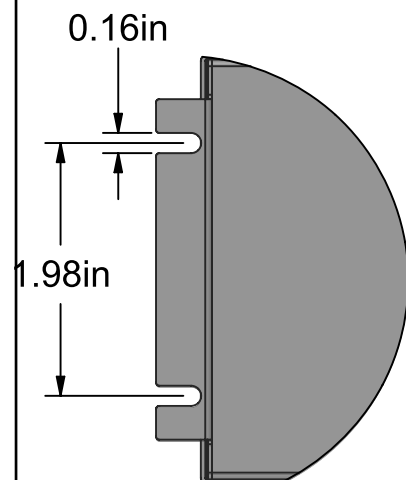

TOP VIEW
LID NOT SHOWN TO SHOW INTERNAL FEATURES

6X
1/2" TRADE SIZE
KNOCKOUTS
END VIEW SIDE VIEW

BOTTOM VIEW

DETAIL A
SCALE 2:3

SCALE 1:2

END VIEW

		DESCRIPTION X-LG POWER SUPPLY ENCLOSURE JCT BOX	
		CREATED 3/6/2020	
CONFIDENTIAL. Copyright © 2019 ASP Holdings, Inc. All Rights Reserved. All specifications subject to change at anytime without prior notice. The products shown herein incorporate features and technologies that are the sole intellectual property of ASP Holdings, Inc		LAST SAVED 7/28/2020 3:37:42 PM	
		DRAWN BY DP	REVISION 0
THIRD ANGLE PROJECTION		SHEET 1 OF 1	SCALE 1:4
		MATERIAL -	FINISH -