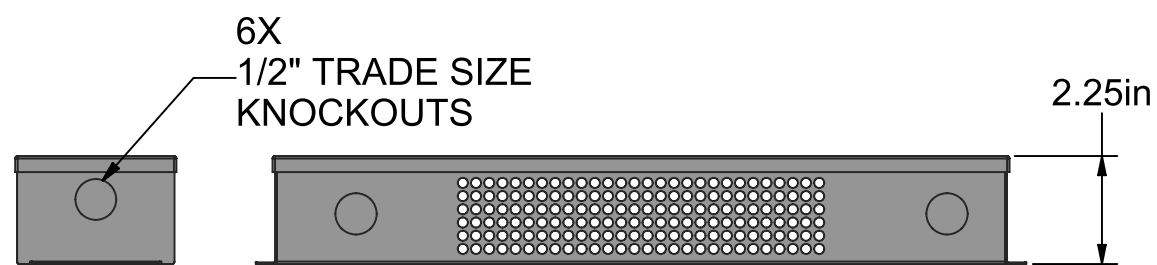

TOP VIEW
LID NOT SHOWN TO SHOW INTERNAL FEATURES

6X
1/2" TRADE SIZE
KNOCKOUTS
END VIEW SIDE VIEW

BOTTOM VIEW

DETAIL A
SCALE 2:3

SCALE 1:2

END VIEW

		DESCRIPTION X-LG POWER SUPPLY ENCLOSURE JCT BOX	
		CREATED 3/6/2020	
CONFIDENTIAL. Copyright © 2019 ASP Holdings, Inc. All Rights Reserved. All specifications subject to change at anytime without prior notice. The products shown herein incorporate features and technologies that are the sole intellectual property of ASP Holdings, Inc		LAST SAVED 7/28/2020 3:37:42 PM	
		DRAWN BY DP	REVISION 0
THIRD ANGLE PROJECTION		SHEET 1 OF 1	SCALE 1:4
		MATERIAL -	FINISH -