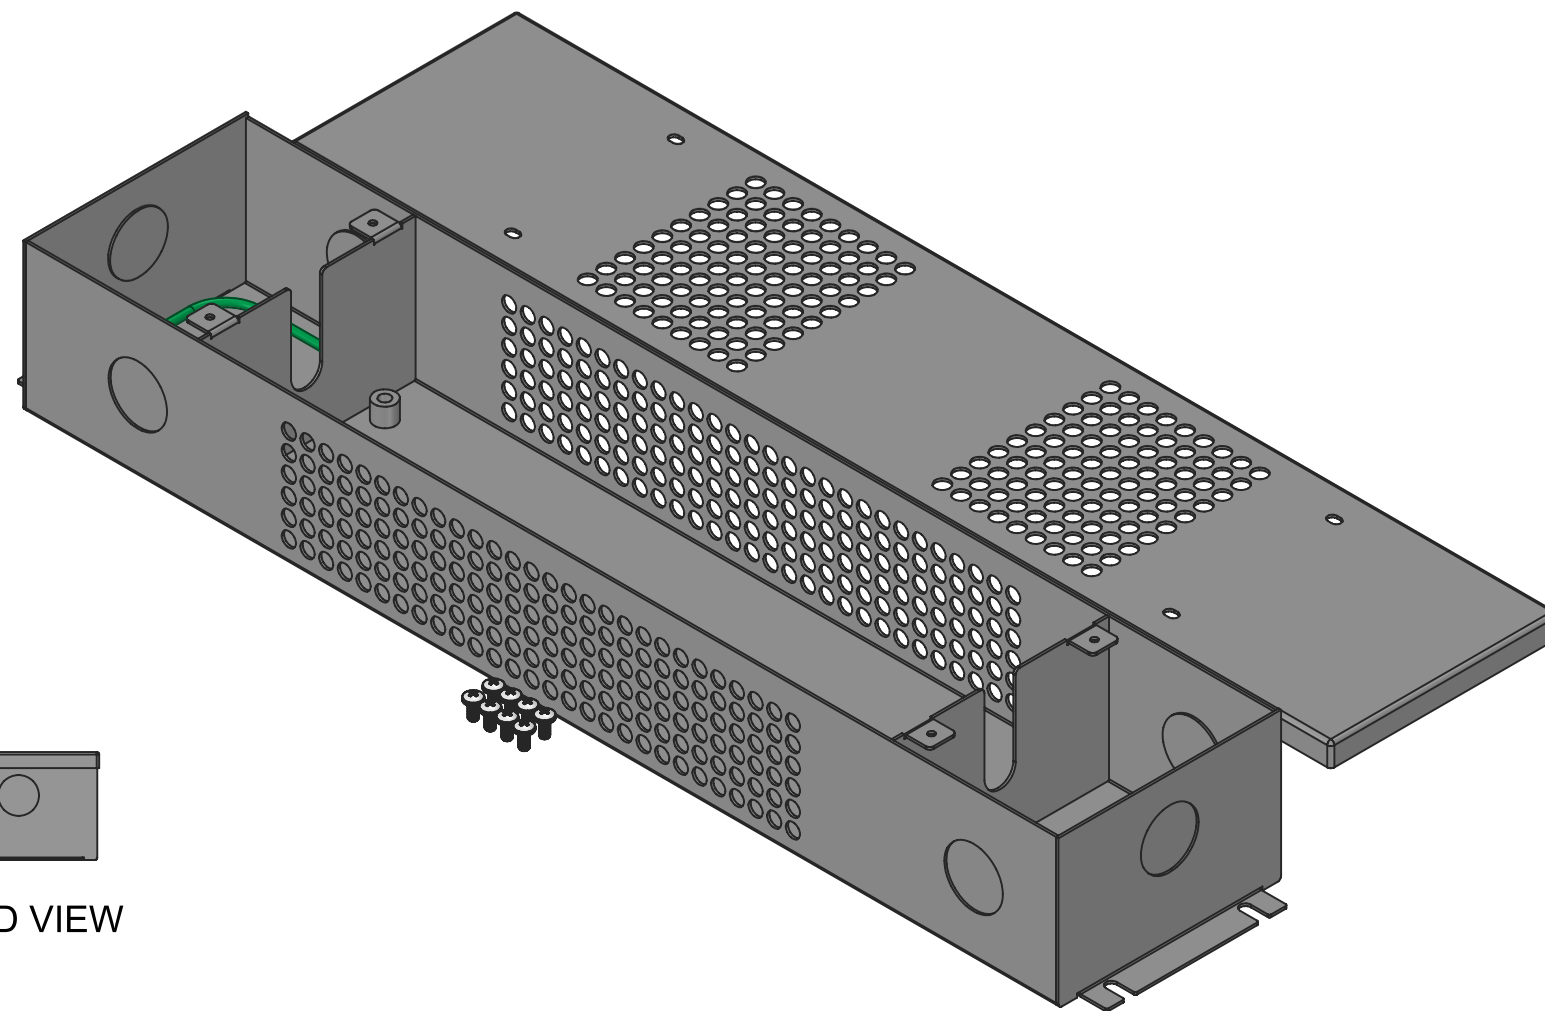

TOP VIEW
LID NOT SHOWN TO SHOW INTERNAL FEATURES

6X
1/2" TRADE SIZE
KNOCKOUTS
END VIEW SIDE VIEW

BOTTOM VIEW

DETAIL A
SCALE 2:3

SCALE 1:2

END VIEW

		DESCRIPTION X-LG POWER SUPPLY ENCLOSURE JCT BOX	
		CREATED 3/6/2020	
CONFIDENTIAL. Copyright © 2019 ASP Holdings, Inc. All Rights Reserved. All specifications subject to change at anytime without prior notice. The products shown herein incorporate features and technologies that are the sole intellectual property of ASP Holdings, Inc		LAST SAVED 7/28/2020 3:37:42 PM	
		DRAWN BY DP	REVISION 0
THIRD ANGLE PROJECTION		SHEET 1 OF 1	SCALE 1:4
		MATERIAL -	FINISH -