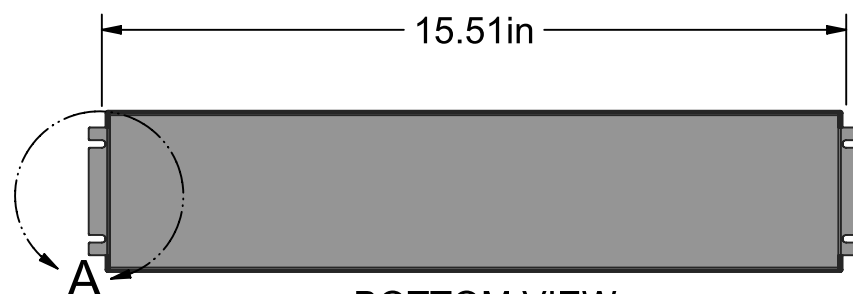

TOP VIEW
LID NOT SHOWN TO SHOW INTERNAL FEATURES

6X
1/2" TRADE SIZE
KNOCKOUTS
END VIEW SIDE VIEW

BOTTOM VIEW

DETAIL A
SCALE 2:3

SCALE 1:2

END VIEW

		DESCRIPTION X-LG POWER SUPPLY ENCLOSURE JCT BOX	
		CREATED 3/6/2020	
CONFIDENTIAL. Copyright © 2019 ASP Holdings, Inc. All Rights Reserved. All specifications subject to change at anytime without prior notice. The products shown herein incorporate features and technologies that are the sole intellectual property of ASP Holdings, Inc		LAST SAVED 7/28/2020 3:37:42 PM	
		DRAWN BY DP	REVISION 0
THIRD ANGLE PROJECTION		SHEET 1 OF 1	SCALE 1:4
		MATERIAL -	FINISH -