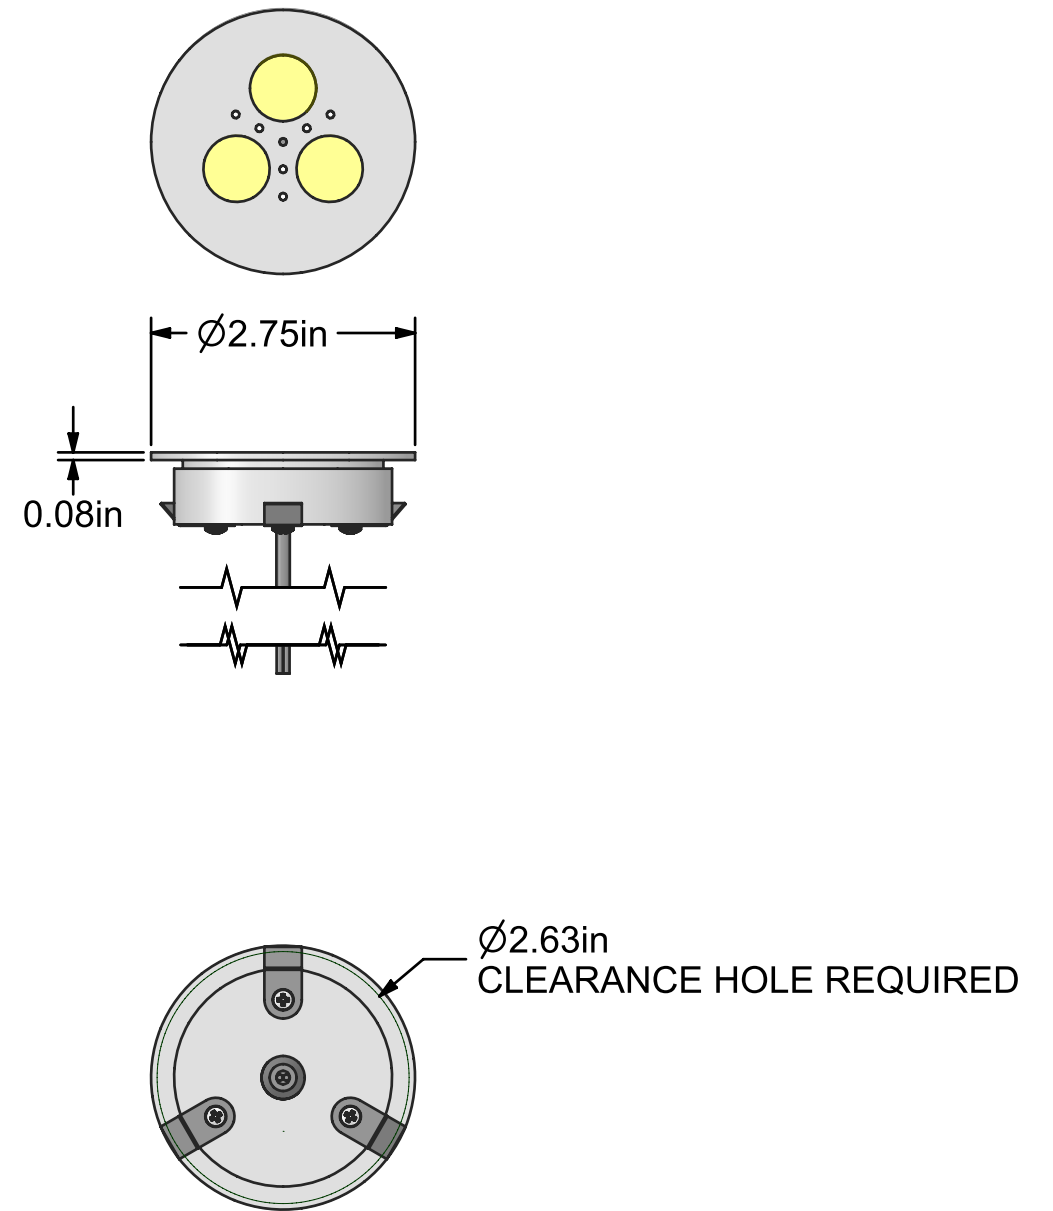

WHEN FLUSH MOUNTED INSTALLATION

WHEN RECESSED MOUNTED INSTALLATION

DESCRIPTION 2.75 PUCK LIGHT	
CREATED 1/13/2020	
LAST SAVED 9/29/2020 4:39:06 PM	
DRAWN BY DP	REVISION 0
SHEET 1 OF 1	SCALE 1:2
MATERIAL -	
FINISH -	

THIRD ANGLE PROJECTION