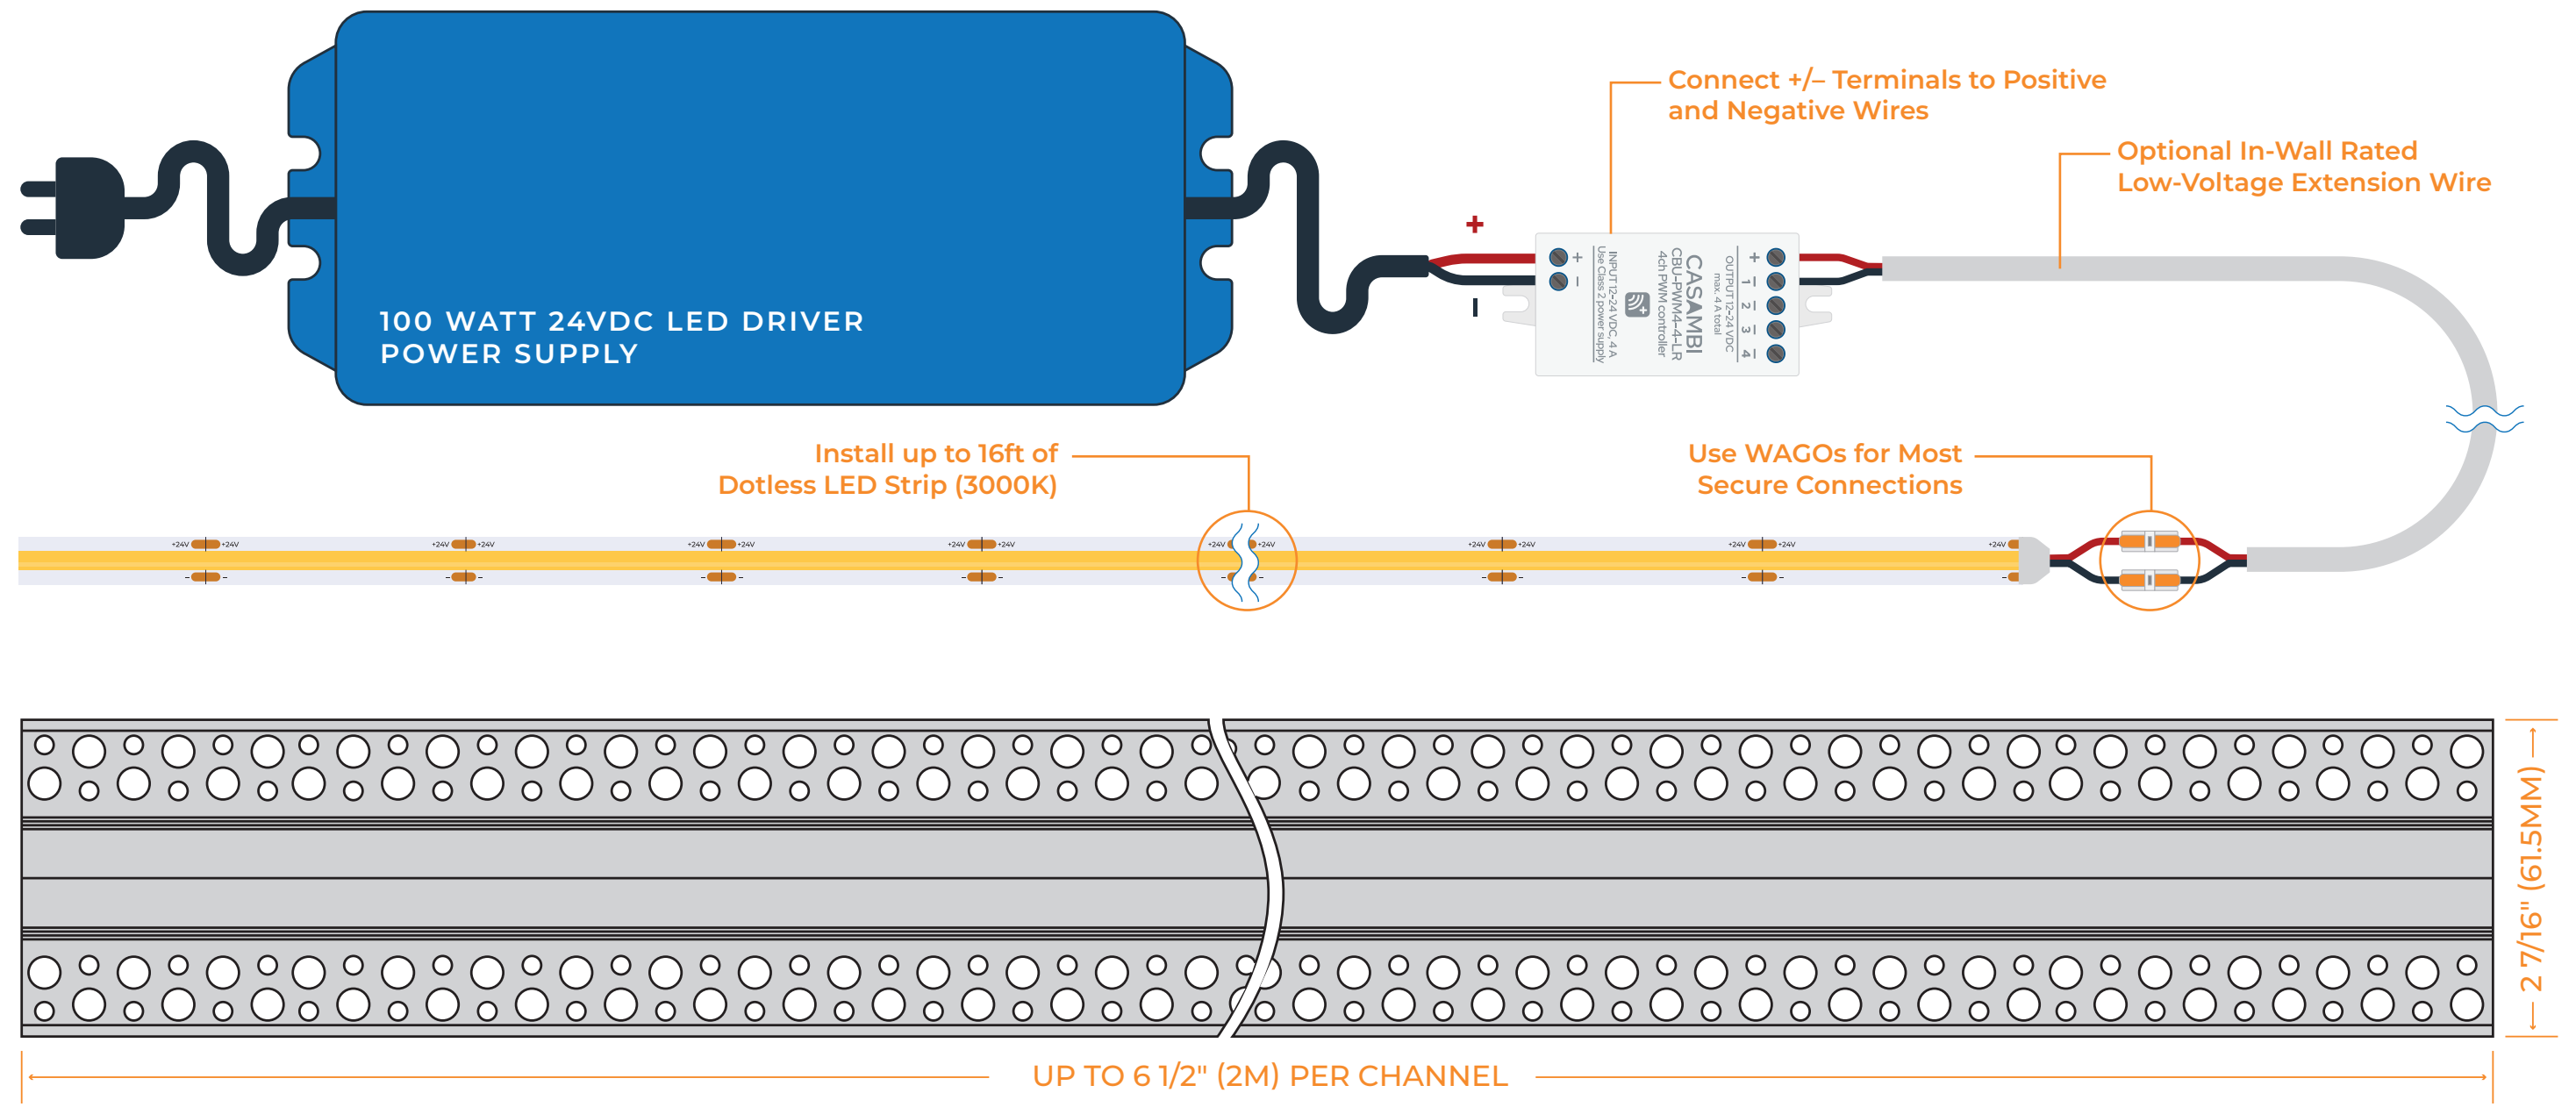

# Mud-In Strip Light Kit

This diagram shows you how to properly connect the components of the Mud-In Strip Light Kit after installing the aluminum mounting channel into your surface. If you prefer to watch a quick tutorial of this kit setup, scan the QR code below.

Included in the Kit: (2) 6ft Wide Mud-In Channel Pieces, (1) 3ft Wide Mud-In Channel Piece